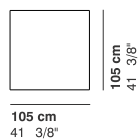

COD. 1684
OTTOMAN 105x105 UPHOLSTERED BASE