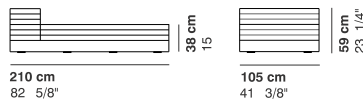

COD. 1683
DORMEUSE 210x105 UPHOLSTERED BASE