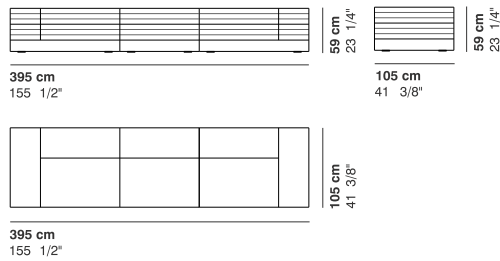

COD. ACA02
SOFA 3 SEATER LACQUERED BASE