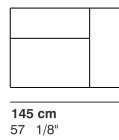

COD. 1672
RIGHT ELEMENT 145x105 LACQUERED BASE