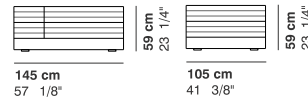

CAT. LUX
 LUX 2

CAT. IMPERIAL
 IMPERIAL 2

COD. 1670
SEAT 105x105 LACQUERED BASE

COD. 1680
SEAT 105x105 UPHOLSTERED BASE

COD. 1671
LEFT ELEMENT 145x105 LACQUERED BASE

COD. 1681
LEFT ELEMENT 145x105 UPHOLSTERED BASE