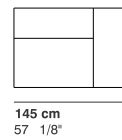

COD. 1682
RIGHT ELEMENT 145x105 UPHOLSTERED BASE