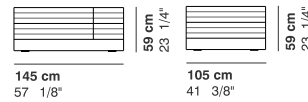

COD. 1682
RIGHT ELEMENT 145x105 UPHOLSTERED BASE