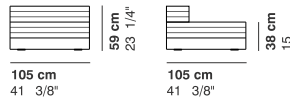

CAT. LUX
 LUX 2

CAT. IMPERIAL
 IMPERIAL 2

COD. 1670
SEAT 105x105 LACQUERED BASE

COD. 1680
SEAT 105x105 UPHOLSTERED BASE

COD. 1671
LEFT ELEMENT 145x105 LACQUERED BASE

COD. 1681
LEFT ELEMENT 145x105 UPHOLSTERED BASE