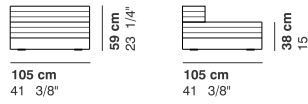

CAT. LUX
 LUX 2

CAT. IMPERIAL
 IMPERIAL 2

COD. 1670
SEAT 105x105 LACQUERED BASE

COD. 1680
SEAT 105x105 UPHOLSTERED BASE

COD. 1671
LEFT ELEMENT 145x105 LACQUERED BASE

COD. 1681
LEFT ELEMENT 145x105 UPHOLSTERED BASE