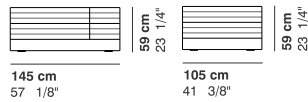

COD. 1672
RIGHT ELEMENT 145x105 LACQUERED BASE