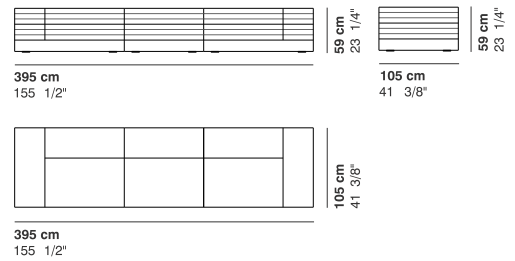

COD. ACA04
SOFA 3 SEATER UPHOLSTER BASE