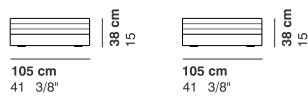

COD. 1674
OTTOMAN 105x105 LACQUERED BASE