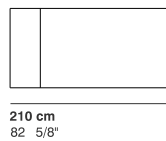

COD. 1683
DORMEUSE 210x105 UPHOLSTERED BASE