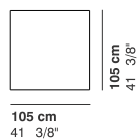

COD. 1674
OTTOMAN 105x105 LACQUERED BASE