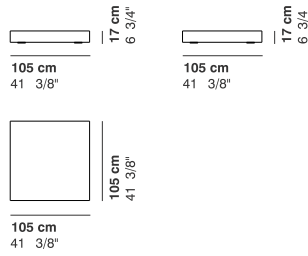

TAVOLO
TABLE
TABLE
TISCH

COD. 1675
TABLE 105x105 LACQUERED BASE