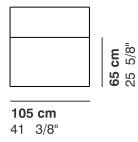

CAT. LUX
 LUX 2

CAT. IMPERIAL
 IMPERIAL 2

COD. 1670
SEAT 105x105 LACQUERED BASE

COD. 1680
SEAT 105x105 UPHOLSTERED BASE

COD. 1671
LEFT ELEMENT 145x105 LACQUERED BASE

COD. 1681
LEFT ELEMENT 145x105 UPHOLSTERED BASE