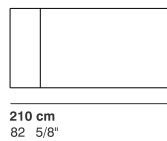

COD. 1673
DORMEUSE 210x105 LACQUERED BASE