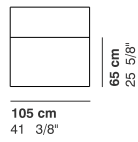

CAT. LUX
 LUX 2

CAT. IMPERIAL
 IMPERIAL 2

COD. 1670
SEAT 105x105 LACQUERED BASE

COD. 1680
SEAT 105x105 UPHOLSTERED BASE

COD. 1671
LEFT ELEMENT 145x105 LACQUERED BASE

COD. 1681
LEFT ELEMENT 145x105 UPHOLSTERED BASE