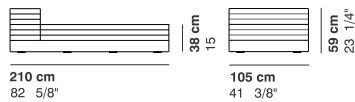

COD. 1673
DORMEUSE 210x105 LACQUERED BASE