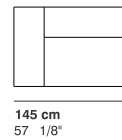

CAT. LUX
 LUX 2

CAT. IMPERIAL
 IMPERIAL 2

COD. 1670
SEAT 105x105 LACQUERED BASE

COD. 1680
SEAT 105x105 UPHOLSTERED BASE

COD. 1671
LEFT ELEMENT 145x105 LACQUERED BASE

COD. 1681
LEFT ELEMENT 145x105 UPHOLSTERED BASE