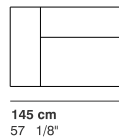

CAT. LUX
 LUX 2

CAT. IMPERIAL
 IMPERIAL 2

COD. 1670
SEAT 105x105 LACQUERED BASE

COD. 1680
SEAT 105x105 UPHOLSTERED BASE

COD. 1671
LEFT ELEMENT 145x105 LACQUERED BASE

COD. 1681
LEFT ELEMENT 145x105 UPHOLSTERED BASE