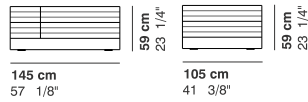

CAT. LUX
 LUX 2

CAT. IMPERIAL
 IMPERIAL 2

COD. 1670
SEAT 105x105 LACQUERED BASE

COD. 1680
SEAT 105x105 UPHOLSTERED BASE

COD. 1671
LEFT ELEMENT 145x105 LACQUERED BASE

COD. 1681
LEFT ELEMENT 145x105 UPHOLSTERED BASE