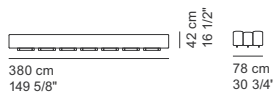

COD. 8810 - OUTSDX
SOFA 630 OUTDOOR S right

COD. 8811 - OUT
BENCH 180 OUTDOOR

COD. 8812 - OUT
BENCH 230 OUTDOOR

COD. 8813 - OUT
BENCH 280 OUTDOOR

COD. 8814 - OUT
BENCH 330 OUTDOOR

COD. 8815 - OUT
BENCH 380 OUTDOOR