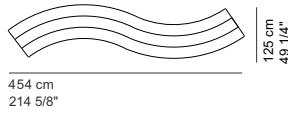

COD. 8818 - OUTSSX
BENCH 530 OUTDOOR S left