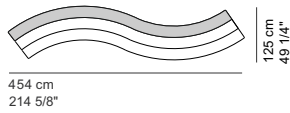

COD. 8808 - OUTSSX
SOFA 530 OUTDOOR S left