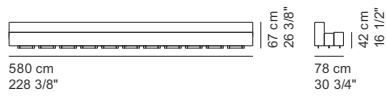

COD. 8808 - OUTCA
SOFA 530 OUTDOOR open

COD. 8808 - OUTSSX
SOFA 530 OUTDOOR S left

COD. 8808 - OUTSDX
SOFA 530 OUTDOOR S right

COD. 8809 - OUT
SOFA 580 OUTDOOR

COD. 8809 - OUTCC
SOFA 580 OUTDOOR closed

COD. 8809 - OUTCA
SOFA 580 OUTDOOR open