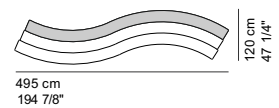

COD. 8805 - OUTCA
SOFA 380 OUTDOOR open

COD. 8806 - OUTCA
SOFA 430 OUTDOOR open

COD. 8807 - OUTCA
SOFA 480 OUTDOOR open

COD. 8807 - OUTSDX
SOFA 480 OUTDOOR S right

COD. 8808 - OUT
SOFA 530 OUTDOOR

COD. 8808 - OUTCC
SOFA 530 OUTDOOR closed