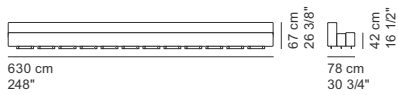

COD. 8810 - OUT
SOFA 630 OUTDOOR