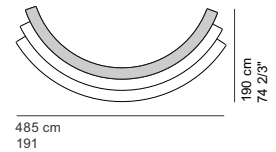

COD. 8808 - OUTCA
SOFA 530 OUTDOOR open

COD. 8808 - OUTSSX
SOFA 530 OUTDOOR S left

COD. 8808 - OUTSDX
SOFA 530 OUTDOOR S right

COD. 8809 - OUT
SOFA 580 OUTDOOR

COD. 8809 - OUTCC
SOFA 580 OUTDOOR closed

COD. 8809 - OUTCA
SOFA 580 OUTDOOR open