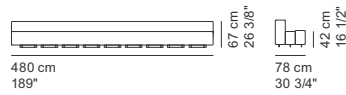

COD. 8801 - OUT
SOFA 180 OUTDOOR

COD. 8802 - OUT
SOFA 230 OUTDOOR

COD. 8803 - OUT
SOFA 280 OUTDOOR

COD. 8804 - OUT
SOFA 330 OUTDOOR

COD. 8805 - OUT
SOFA 380 OUTDOOR

COD. 8806 - OUT
SOFA 430 OUTDOOR

COD. 8807 - OUT
SOFA 480 OUTDOOR