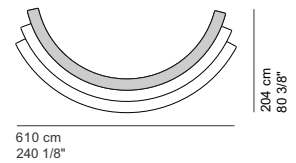

COD. 8809 - OUTSSX
SOFA 580 OUTDOOR S left

COD. 8809 - OUTSDX
SOFA 580 OUTDOOR S right

COD. 8810 - OUT
SOFA 630 OUTDOOR

COD. 8810 - OUTCC
SOFA 630 OUTDOOR closed

COD. 8810 - OUTCA
SOFA 630 OUTDOOR open

COD. 8810 - OUTSSX
SOFA 630 OUTDOOR S left