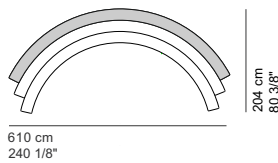

COD. 8809 - OUTSSX
SOFA 580 OUTDOOR S left

COD. 8809 - OUTSDX
SOFA 580 OUTDOOR S right

COD. 8810 - OUT
SOFA 630 OUTDOOR

COD. 8810 - OUTCC
SOFA 630 OUTDOOR closed

COD. 8810 - OUTCA
SOFA 630 OUTDOOR open

COD. 8810 - OUTSSX
SOFA 630 OUTDOOR S left