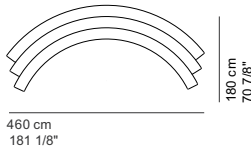

COD. 8818 - OUTC
BENCH 530 OUTDOOR curved