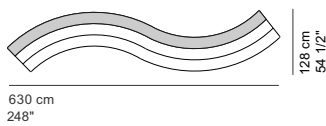

COD. 8809 - OUTSSX
SOFA 580 OUTDOOR S left

COD. 8809 - OUTSDX
SOFA 580 OUTDOOR S right

COD. 8810 - OUT
SOFA 630 OUTDOOR

COD. 8810 - OUTCC
SOFA 630 OUTDOOR closed

COD. 8810 - OUTCA
SOFA 630 OUTDOOR open

COD. 8810 - OUTSSX
SOFA 630 OUTDOOR S left