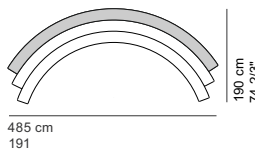

COD. 8808 - OUTCA
SOFA 530 OUTDOOR open

COD. 8808 - OUTSSX
SOFA 530 OUTDOOR S left

COD. 8808 - OUTSDX
SOFA 530 OUTDOOR S right

COD. 8809 - OUT
SOFA 580 OUTDOOR

COD. 8809 - OUTCC
SOFA 580 OUTDOOR closed

COD. 8809 - OUTCA
SOFA 580 OUTDOOR open