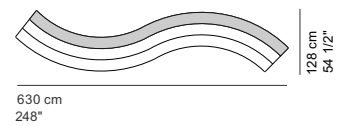

COD. 8810 - OUTSDX
SOFA 630 OUTDOOR S right