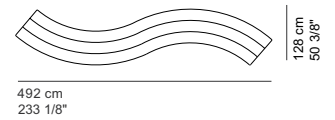

COD. 8819 - OUTSDX
BENCH 580 OUTDOOR S right