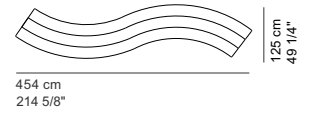

COD. 8818 - OUTSDX
BENCH 530 OUTDOOR S right