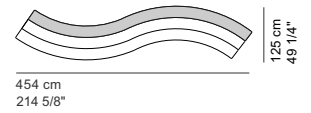

COD. 8808 - OUTSDX
SOFA 530 OUTDOOR S right