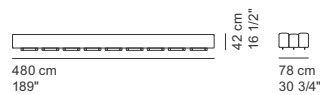

COD. 8817 - OUT
BENCH 480 OUTDOOR