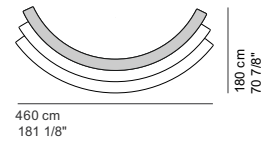

COD. 8808 - OUTCA
SOFA 530 OUTDOOR open