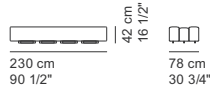

COD. 8812 - OUT
BENCH 230 OUTDOOR