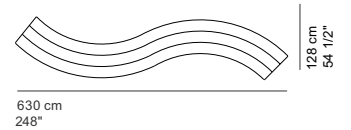

COD. 8820 - OUTSDX
BENCH 630 OUTDOOR S right