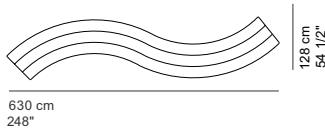

COD. 8820 - OUTSSX
BENCH 630 OUTDOOR S left