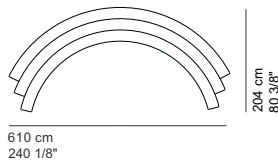

COD. 8819 - OUTSSX
BENCH 580 OUTDOOR S left

COD. 8819 - OUTSDX
BENCH 580 OUTDOOR S right

COD. 8820 - OUT
BENCH 630 OUTDOOR

COD. 8820 - OUTCC
BENCH 630 OUTDOOR closed

COD. 8820 - OUTSSX
BENCH 630 OUTDOOR S left