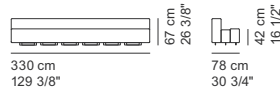

COD. 8801 - OUT
SOFA 180 OUTDOOR

COD. 8802 - OUT
SOFA 230 OUTDOOR

COD. 8803 - OUT
SOFA 280 OUTDOOR

COD. 8804 - OUT
SOFA 330 OUTDOOR

COD. 8805 - OUT
SOFA 380 OUTDOOR

COD. 8806 - OUT
SOFA 430 OUTDOOR

COD. 8807 - OUT
SOFA 480 OUTDOOR