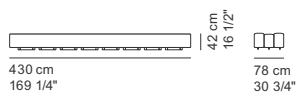

COD. 8816 - OUT
BENCH 430 OUTDOOR