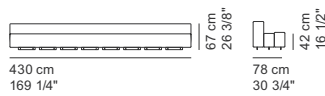

COD. 8801 - OUT
SOFA 180 OUTDOOR

COD. 8802 - OUT
SOFA 230 OUTDOOR

COD. 8803 - OUT
SOFA 280 OUTDOOR

COD. 8804 - OUT
SOFA 330 OUTDOOR

COD. 8805 - OUT
SOFA 380 OUTDOOR

COD. 8806 - OUT
SOFA 430 OUTDOOR

COD. 8807 - OUT
SOFA 480 OUTDOOR