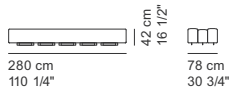

COD. 8810 - OUTSDX
SOFA 630 OUTDOOR S right

COD. 8811 - OUT
BENCH 180 OUTDOOR

COD. 8812 - OUT
BENCH 230 OUTDOOR

COD. 8813 - OUT
BENCH 280 OUTDOOR

COD. 8814 - OUT
BENCH 330 OUTDOOR

COD. 8815 - OUT
BENCH 380 OUTDOOR