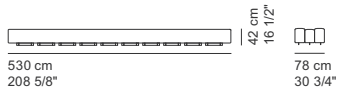

COD. 8816 - OUTC
BENCH 430 OUTDOOR curved

COD. 8817 - OUTC
BENCH 480 OUTDOOR curved

COD. 8817 - OUTSSX
BENCH 480 OUTDOOR S left

COD. 8817 - OUTSDX
BENCH 480 OUTDOOR S right

COD. 8818 - OUT
BENCH 530 OUTDOOR