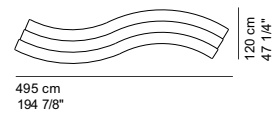

COD. 8816 - OUTC
BENCH 430 OUTDOOR curved

COD. 8817 - OUTC
BENCH 480 OUTDOOR curved

COD. 8817 - OUTSSX
BENCH 480 OUTDOOR S left

COD. 8817 - OUTSDX
BENCH 480 OUTDOOR S right

COD. 8818 - OUT
BENCH 530 OUTDOOR