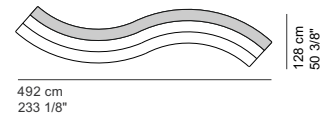

COD. 8809 - OUTSDX
SOFA 580 OUTDOOR S right