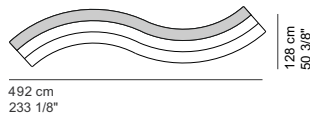

COD. 8809 - OUTSSX
SOFA 580 OUTDOOR S left