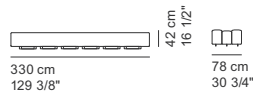

COD. 8810 - OUTSDX
SOFA 630 OUTDOOR S right

COD. 8811 - OUT
BENCH 180 OUTDOOR

COD. 8812 - OUT
BENCH 230 OUTDOOR

COD. 8813 - OUT
BENCH 280 OUTDOOR

COD. 8814 - OUT
BENCH 330 OUTDOOR

COD. 8815 - OUT
BENCH 380 OUTDOOR