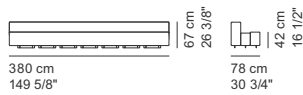

COD. 8801 - OUT
SOFA 180 OUTDOOR

COD. 8802 - OUT
SOFA 230 OUTDOOR

COD. 8803 - OUT
SOFA 280 OUTDOOR

COD. 8804 - OUT
SOFA 330 OUTDOOR

COD. 8805 - OUT
SOFA 380 OUTDOOR

COD. 8806 - OUT
SOFA 430 OUTDOOR

COD. 8807 - OUT
SOFA 480 OUTDOOR