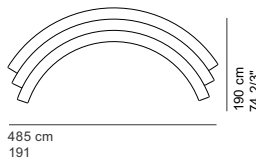

COD. 8818 - OUTC
BENCH 530 OUTDOOR curved

COD. 8818 - OUTSSX
BENCH 530 OUTDOOR S left

COD. 8818 - OUTSDX
BENCH 530 OUTDOOR S right

COD. 8819 - OUT
BENCH 580 OUTDOOR

COD. 8819 - OUTC
BENCH 580 OUTDOOR curved