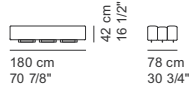

COD. 8811 - OUT
BENCH 180 OUTDOOR