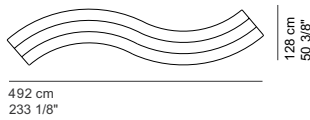

COD. 8819 - OUTSSX
BENCH 580 OUTDOOR S left