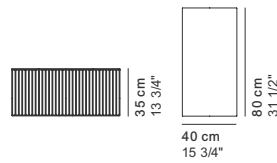

COD. 9037_40x80_ACCURSIO-OUT
COFFEE TABLE