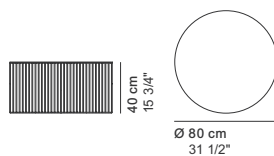

COD. 9043_D80_ACCURSIO-OUT
COFFEE TABLE