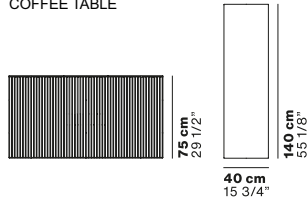

COD. 9035_50x50_ACCURSIO-OUT
COFFEE TABLE

COD. 9036_70x70_ACCURSIO-OUT
COFFEE TABLE

COD. 9037_40x80_ACCURSIO-OUT
COFFEE TABLE

COD. 9038_45x45_ACCURSIO-OUT
COFFEE TABLE

COD. 9039_40x140_ACCURSIO-OUT
COFFEE TABLE