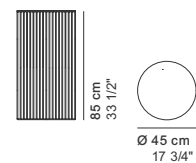

COD. 9045_D45_ACCURSIO-OUT
COFFEE TABLE