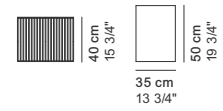

COD. 9030_35x35_ACCURSIO-OUT
COFFEE TABLE

COD. 9031_30x40_ACCURSIO-OUT
COFFEE TABLE

COD. 9032_35x50_ACCURSIO-OUT
COFFEE TABLE

COD. 9033_40x40_ACCURSIO-OUT
COFFEE TABLE

COD. 9034_35x60_ACCURSIO-OUT
COFFEE TABLE