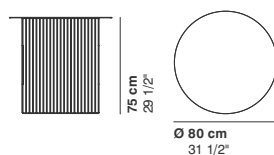

COD. 9046_D80_ACCURSIO-OUT
COFFEE TABLE