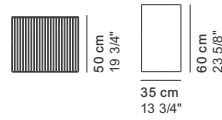

COD. 9030_35x35_ACCURSIO-OUT
COFFEE TABLE

COD. 9031_30x40_ACCURSIO-OUT
COFFEE TABLE

COD. 9032_35x50_ACCURSIO-OUT
COFFEE TABLE

COD. 9033_40x40_ACCURSIO-OUT
COFFEE TABLE

COD. 9034_35x60_ACCURSIO-OUT
COFFEE TABLE