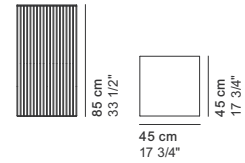

COD. 9035_50x50_ACCURSIO-OUT
COFFEE TABLE

COD. 9036_70x70_ACCURSIO-OUT
COFFEE TABLE

COD. 9037_40x80_ACCURSIO-OUT
COFFEE TABLE

COD. 9038_45x45_ACCURSIO-OUT
COFFEE TABLE

COD. 9039_40x140_ACCURSIO-OUT
COFFEE TABLE