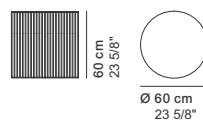

COD. 9044_D60_ACCURSIO-OUT
COFFEE TABLE