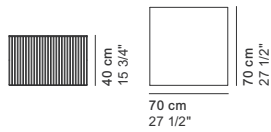

COD. 9036_70x70_ACCURSIO-OUT
COFFEE TABLE