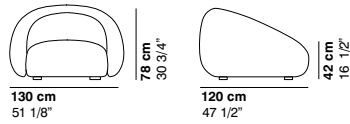

**POLTRONA
ARMCHAIR
FAUTEUIL
SESSEL**

**COD.1460
ARMCHAIR**

T.C.	€	2.640,00
P.C.	€	2.695,00
CAT. A	€	2.987,00
CAT. B	€	3.086,00
CAT. C	€	3.201,00
SUPER	€	3.383,00
EXTRA	€	3.548,00
MAXI	€	3.713,00
TOP (ARDA)	€	4.043,00
SPECIAL	€	4.620,00
PELLE LUX	€	3.966,00
PELLE IMPERIAL	€	4.359,00