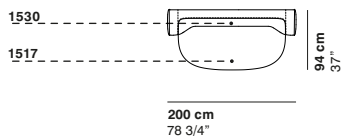

DOROTHEA

cod. DOR01 / composition