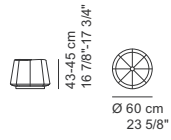

POUF
OTTOMAN
POUF
HOCKER

COD.8860
OTTOMAN D60