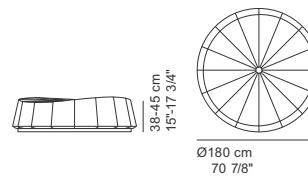

COD.8864
OTTOMAN D 180 HIGH