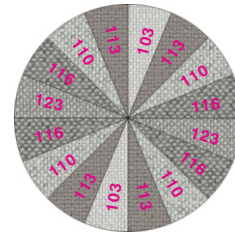

grigio chiaro/light grey/gris clair/hellgrau

Colors codes:
103
113
110
116
123