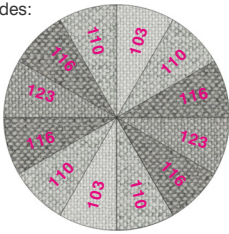

grigio chiaro
light grey
gris clair
hellgrau

Colors codes:
103
110
116
123