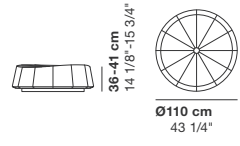

WINDMILL

cod. 8862 / ottoman 180

cod. 8864 / high ottoman 180

cod. 8861 / ottoman 110

cod. 8863 / high ottoman 110