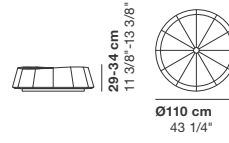

WINDMILL

cod. 8862 / ottoman 180

cod. 8864 / high ottoman 180

cod. 8861 / ottoman 110

cod. 8863 / high ottoman 110