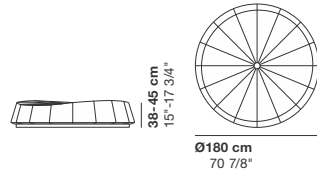

WINDMILL

cod. 8862 / ottoman 180

cod. 8864 / high ottoman 180

cod. 8861 / ottoman 110

cod. 8863 / high ottoman 110