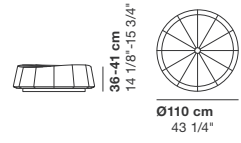

WINDMILL

cod. 8862 / ottoman 180

cod. 8864 / high ottoman 180

cod. 8861 / ottoman 110

cod. 8863 / high ottoman 110