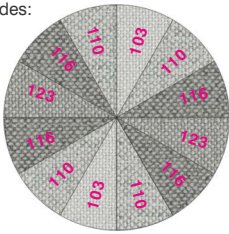

grigio chiaro
light grey
gris clair
hellgrau

Colors codes:
103
110
116
123