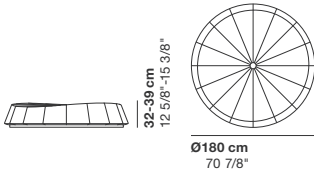

WINDMILL

cod. 8862 / ottoman 180

cod. 8864 / high ottoman 180

cod. 8861 / ottoman 110

cod. 8863 / high ottoman 110