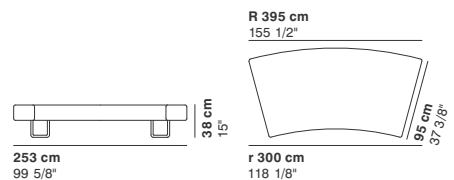

COD. 8468N
BENCH R395