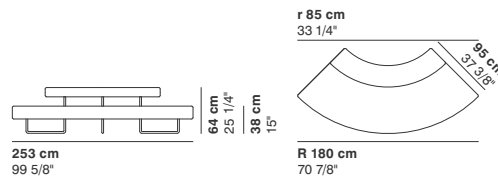

253 cm
99 5/8"

R 180 cm
70 7/8"