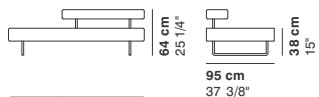

190 cm
74 3/4"

COD. 8455N
LEFT HALF BACK ELEMENT 190