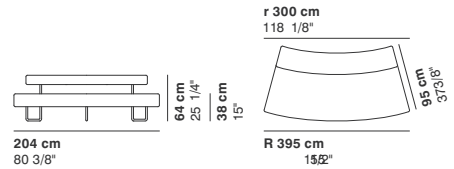

COD. 8455N
LEFT HALF BACK ELEMENT 190

190 cm
74 3/4"

COD. 8456N SX
LEFT ELEMENT 190

190 cm
74 3/4"

COD. 8457N DX
RIGHT ELEMENT 190

190 cm
74 3/4"

COD. 8458N
CLOSED CORNER R180

253 cm
99 5/8"

r 85 cm
33 1/4"

COD. 8459N
OPEN CORNER R180

253 cm
99 5/8"

R 180 cm
70 7/8"

**COMPONIBILI
SYSTEM
CANAPÉS MODULAIRES
MODULAR SOFAS**

COD. 8460N
CLOSED ELEMENT CURVED R 395

COD. 8461N
OPEN ELEMENT CURVED R 395