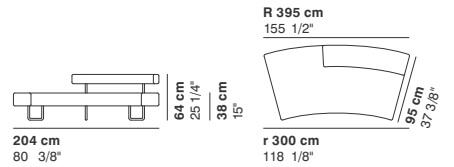

COD. 8463DXN
CLOSED ELEMENT RIGHT HALF BACK R 395