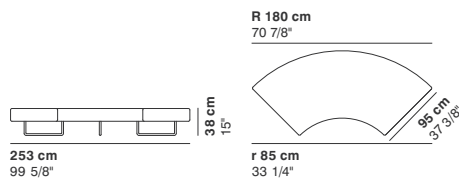

COD. 8467N
BENCH R180