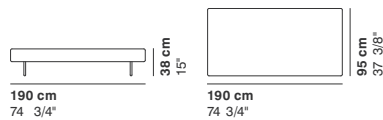

**COMPONIBILI
SYSTEM
CANAPÉS MODULAIRES
MODULAR SOFAS**

COD. 8466N
BENCH 190