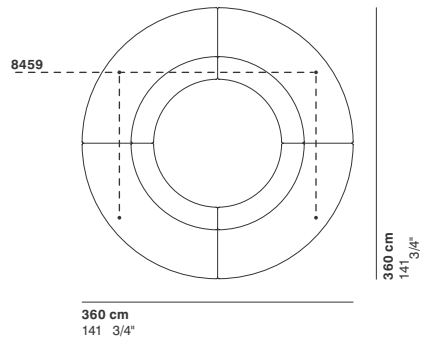

COD. WHY06
COMPOSITION

COD. WHY07
COMPOSITION