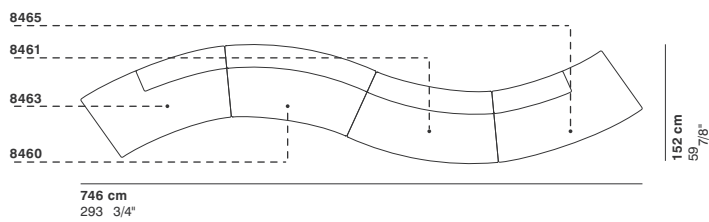

COD. WHY04
COMPOSITION