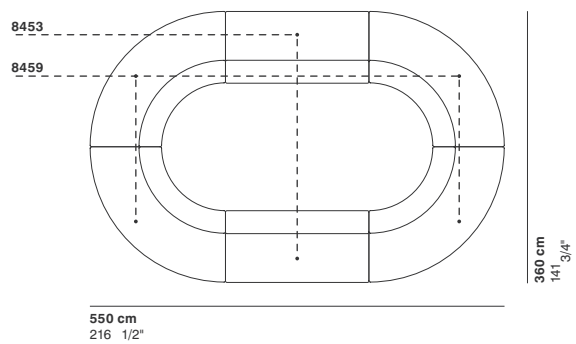

COD. WHY05
COMPOSITION