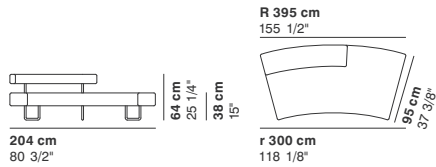

COD. 8462SXN
CLOSED ELEMENT LEFT HALF BACK R 395