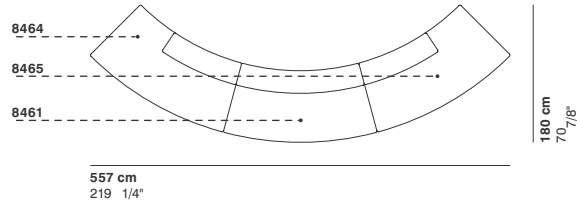

COD. WHY06
COMPOSITION

COD. WHY07
COMPOSITION

COD. WHY08
COMPOSITION