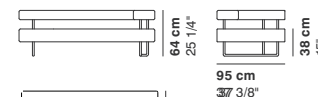

COD. 8455N
LEFT HALF BACK ELEMENT 190

190 cm
74 3/4"

COD. 8456N SX
LEFT ELEMENT 190

190 cm
74 3/4"

COD. 8457N DX
RIGHT ELEMENT 190

190 cm
74 3/4"

COD. 8458N
CLOSED CORNER R180

253 cm
99 5/8"