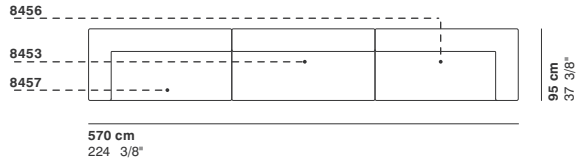

COD. WHY01
COMPOSITION