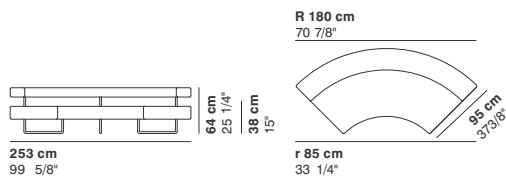

COD. 8455N
LEFT HALF BACK ELEMENT 190

190 cm
74 3/4"

COD. 8456N SX
LEFT ELEMENT 190

190 cm
74 3/4"

COD. 8457N DX
RIGHT ELEMENT 190

190 cm
74 3/4"

COD. 8458N
CLOSED CORNER R180

253 cm
99 5/8"