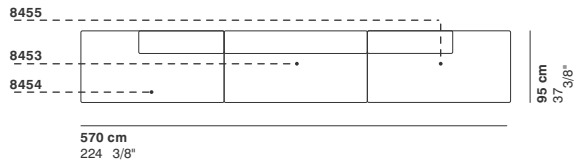

COD. WHY02
COMPOSITION