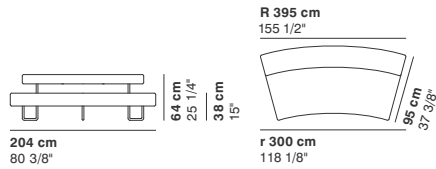

COD. 8455N
LEFT HALF BACK ELEMENT 190

190 cm
74 3/4"

COD. 8456N SX
LEFT ELEMENT 190

190 cm
74 3/4"

COD. 8457N DX
RIGHT ELEMENT 190

190 cm
74 3/4"

COD. 8458N
CLOSED CORNER R180

253 cm
99 5/8"

r 85 cm
33 1/4"

COD. 8459N
OPEN CORNER R180

253 cm
99 5/8"

R 180 cm
70 7/8"

**COMPONIBILI
SYSTEM
CANAPÉS MODULAIRES
MODULAR SOFAS**

COD. 8460N
CLOSED ELEMENT CURVED R 395

COD. 8461N
OPEN ELEMENT CURVED R 395