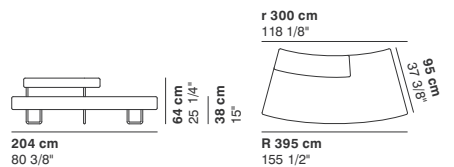

COD. 8465SXN
OPEN ELEMENT LEFT HALF BACK R 395