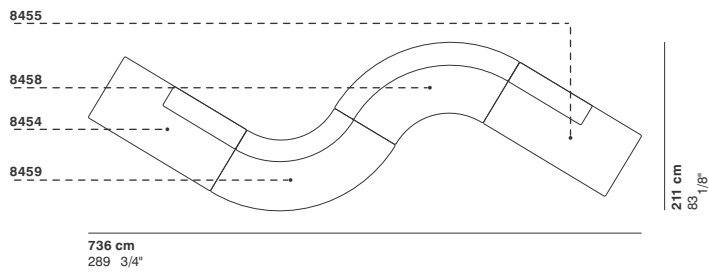

COD. WHY03
COMPOSITION