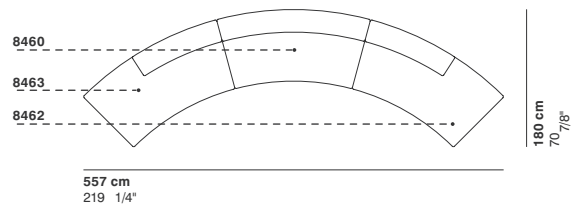

COD. WHY08
COMPOSITION