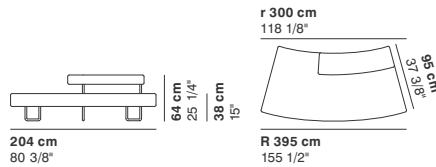

COD. 8464DXN
OPEN ELEMENT RIGHT HALF BACK R 395