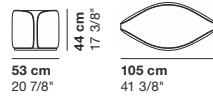

cod. 1010 / **diamond ottoman**