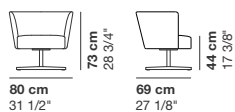

cod. 3615 / **swivel lounge armchair**