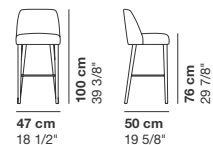

cod. 3616 / **barstool**