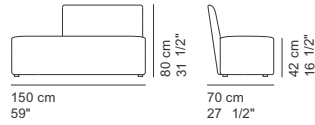

COD.3409 / B80DX
RIGHT HALF BACK ELEMENT 150 H.80