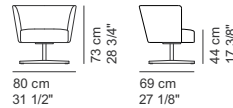

COD. 3615N
SWIVEL LOUNGE ARMCHAIR