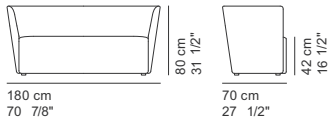

COD. 3402 / B80
2 SEATER SOFA H.80