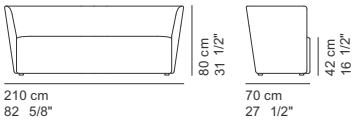

COD. 3403 / B80
3 SEATER SOFA H.80