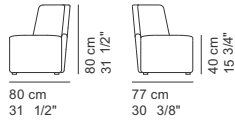

COD. 3309 / C80
SMALL ARMCHAIR WITH FEET H.80