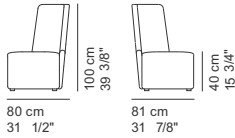

COD. 3400 / B80
ARMCHAIR WITH FEET H.80

COD. 3311 / C100
SMALL ARMCHAIR WITH FEET H.100