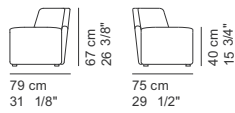

COD. 3614N
LOUNGE ARMCHAIR WITH LEGS

COD. 3615N
SWIVEL LOUNGE ARMCHAIR

SGABELLO
BARSTOOL
TABOURET BAR
BARHOCKER

COD. 3616N
BARSTOOL

COD. 3307 / C67
SMALL ARMCHAIR WITH FEET H.67

COD. 3308 / C67N
SWIVEL SMALL ARMCHAIR H.67