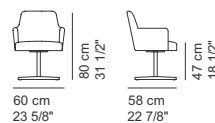

CAT. IMPERIAL
IMPERIAL 1
IMPERIAL 2

SEDIA
CHAIRS
CHAISE
STUHL

COD. 3610N
CHAIR

POLTRONE
ARMCHAIRS
FAUTEUILS
SESSELS

COD. 3306 / A
LOW STOOL WITH FEET

COD.3612N
EASY ARMCHAIR WITH LEGS

COD. 3613N
SWIVEL EASY ARMCHAIR