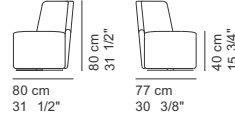

COD. 3310 / C80N
SWIVEL SMALL ARMCHAIR H.80