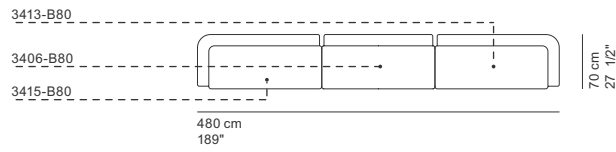

COD. VEL05
COMPOSITION