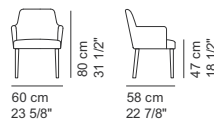

CAT. IMPERIAL
IMPERIAL 1
IMPERIAL 2

SEDIA
CHAIRS
CHAISE
STUHL

COD. 3610N
CHAIR

POLTRONE
ARMCHAIRS
FAUTEUILS
SESSELS

COD. 3306 / A
LOW STOOL WITH FEET

COD.3612N
EASY ARMCHAIR WITH LEGS

COD. 3613N
SWIVEL EASY ARMCHAIR