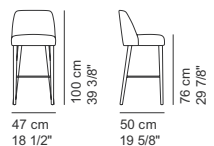

CAT. IMPERIAL
IMPERIAL 1
IMPERIAL 2

SEDIA
CHAIRS
CHAISE
STUHL

COD. 3610N
CHAIR

POLTRONE
ARMCHAIRS
FAUTEUILS
SESSELS

COD. 3306 / A
LOW STOOL WITH FEET

COD.3612N
EASY ARMCHAIR WITH LEGS

COD. 3613N
SWIVEL EASY ARMCHAIR

COD. 3614N
LOUNGE ARMCHAIR WITH LEGS

COD. 3615N
SWIVEL LOUNGE ARMCHAIR

SGABELLO
BARSTOOL
TABOURET BAR
BARHOCKER

COD. 3616N
BARSTOOL

COD. 3307 / C67
SMALL ARMCHAIR WITH FEET H.67

COD. 3308 / C67N
SWIVEL SMALL ARMCHAIR H.67