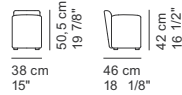

CAT. IMPERIAL
IMPERIAL 1
IMPERIAL 2

SEDIA
CHAIRS
CHAISE
STUHL

COD. 3610N
CHAIR

POLTRONE
ARMCHAIRS
FAUTEUILS
SESSELS

COD. 3306 / A
LOW STOOL WITH FEET

COD.3612N
EASY ARMCHAIR WITH LEGS

COD. 3613N
SWIVEL EASY ARMCHAIR