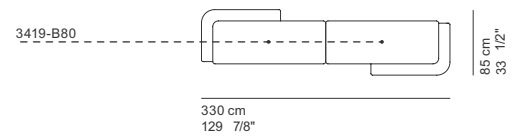

COD. 3591
OTTOMAN 100x56

COD. 3592
OTTOMAN 150x56

COD. 3593
OTTOMAN 100x100

**VASSOIO
TRAY
PLATEAU
TABLETT**

COD. 3595
TRAY

COD. VEL01
COMPOSITION

COD. VEL02
COMPOSITION

COD. VEL03
COMPOSITION