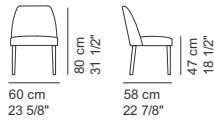

CAT. IMPERIAL
IMPERIAL 1
IMPERIAL 2

SEDIA
CHAIRS
CHAISE
STUHL

COD. 3610N
CHAIR

POLTRONE
ARMCHAIRS
FAUTEUILS
SESSELS

COD. 3306 / A
LOW STOOL WITH FEET

COD.3612N
EASY ARMCHAIR WITH LEGS

COD. 3613N
SWIVEL EASY ARMCHAIR