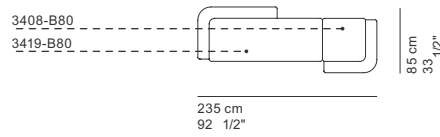

COD. 3591
OTTOMAN 100x56

COD. 3592
OTTOMAN 150x56

COD. 3593
OTTOMAN 100x100

**VASSOIO
TRAY
PLATEAU
TABLETT**

COD. 3595
TRAY

COD. VEL01
COMPOSITION

COD. VEL02
COMPOSITION

COD. VEL03
COMPOSITION