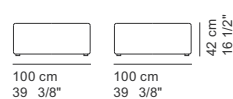

COD. 3591
OTTOMAN 100x56

COD. 3592
OTTOMAN 150x56

COD. 3593
OTTOMAN 100x100

**VASSOIO
TRAY
PLATEAU
TABLETT**

COD. 3595
TRAY

COD. VEL01
COMPOSITION

COD. VEL02
COMPOSITION

COD. VEL03
COMPOSITION