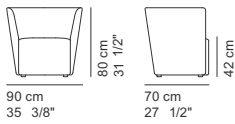

COD. 3309 / C80
SMALL ARMCHAIR WITH FEET H.80

COD. 3310 / C80N
SWIVEL SMALL ARMCHAIR H.80

COD. 3311 / C100
SMALL ARMCHAIR WITH FEET H.100

COD. 3312 / C100N
SWIVEL SMALL ARMCHAIR H.100

COD. 3400 / B80
ARMCHAIR WITH FEET H.80