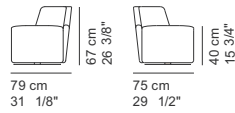

COD. 3614N
LOUNGE ARMCHAIR WITH LEGS

COD. 3615N
SWIVEL LOUNGE ARMCHAIR

SGABELLO
BARSTOOL
TABOURET BAR
BARHOCKER

COD. 3616N
BARSTOOL

COD. 3307 / C67
SMALL ARMCHAIR WITH FEET H.67

COD. 3308 / C67N
SWIVEL SMALL ARMCHAIR H.67