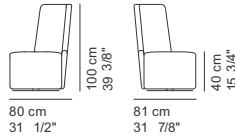

COD. 3309 / C80
SMALL ARMCHAIR WITH FEET H.80

COD. 3310 / C80N
SWIVEL SMALL ARMCHAIR H.80

COD. 3311 / C100
SMALL ARMCHAIR WITH FEET H.100

COD. 3312 / C100N
SWIVEL SMALL ARMCHAIR H.100

COD. 3400 / B80
ARMCHAIR WITH FEET H.80