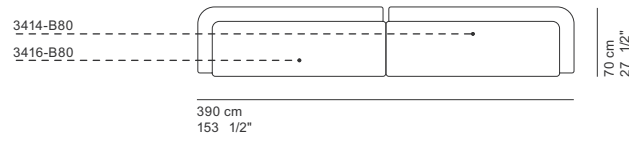

COD. VEL04
COMPOSITION