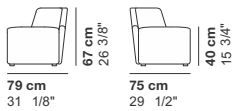

VELOUR

Rivestimenti consigliati · Recommended coverings · Revêtements conseillées · Empfohlene Bezüge

* cat. A	XTREME	. cat. C	SUPERB	. cat. extra	RIME	. cat. maxi	MOSAIC 2
* cat. A	TAILOR	. cat. C	DEANS	. cat. extra	MOLLY 2	. cat. maxi	UNIFORM MÉLANGE
* cat. A	ANGEL	. cat. C	IRIS	. cat. extra	STEELCUT TRIO 3	. cat. maxi	HALLINGDAL 65
* cat. A	SAMAR	. cat. C	TREND	. cat. extra	ARIANA	. cat. maxi	DIVINA 3
* cat. A	AVON	. cat. super	AMELIA	. cat. extra	COLLINE	. cat. top	ARDA
* cat. A	MAGNUM	. cat. super	NOX	. cat. extra	OPERA	. cat. special	TRIANGLE
* cat. A	CRAZY	. cat. super	ORSETTO	. cat. extra	ARCO	. cat. special	GENTLE 2
* cat. B	WILSON	. cat. super	REMIX 3	. cat. extra	CREDO	. cat. special	SISU
* cat. B	FAME	. cat. super	TERASKIN	. cat. extra	CLEO	. cat. lux	LUX 1
* cat. B	MAIN LINE FLAX	. cat. super	FOSTER	. cat. extra	TRIO	. cat. lux	LUX 2
* cat. B	HERO			. cat. extra	BIT	. cat. imperial	IMPERIAL 1
* cat. B	HESTAN					. cat. imperial	IMPERIAL 2
* cat. B	SATEN						
* cat. B	SILVERTEX						

cod. 3307 / **C_small armchair with feet H.67**