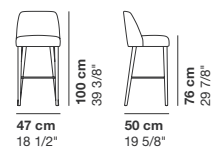

cod. 3616 / **barstool**