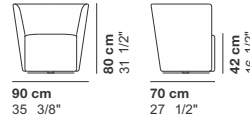

cod. 3401 / **B_swivel armchair H.80**