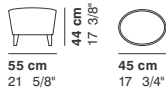

POUF
OTTOMAN
POUF
HOCKER

COD. 1236N
STEEL_OTTOMAN