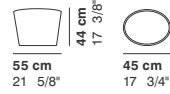

COD. 1239N
LOW OTTOMAN