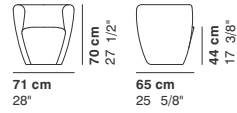

CAT. IMPERIAL
 IMPERIAL 1
 IMPERIAL 2

POLTRONA
ARMCHAIR
FAUTEUIL
SESSEL

COD. 1234NN
ARMCHAIR

COD. 1237NN
LOW ARMCHAIR

DIVANI
SOFAS
CANAPÉS
SOFAS

COD. 1235NN
2 SEATER

COD. 1238NN
LOW 2 SEATER SOFA

POUF
OTTOMAN
POUF
HOCKER