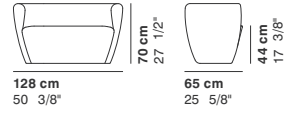

CAT. IMPERIAL
 IMPERIAL 1
 IMPERIAL 2

POLTRONA
ARMCHAIR
FAUTEUIL
SESSEL

COD. 1234NN
ARMCHAIR

COD. 1237NN
LOW ARMCHAIR

DIVANI
SOFAS
CANAPÉS
SOFAS

COD. 1235NN
2 SEATER

COD. 1238NN
LOW 2 SEATER SOFA

POUF
OTTOMAN
POUF
HOCKER