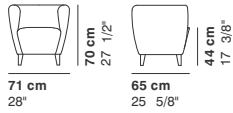

CAT. IMPERIAL
 IMPERIAL 1
 IMPERIAL 2

POLTRONA
ARMCHAIR
FAUTEUIL
SESSEL

COD. 1234NN
ARMCHAIR

COD. 1237NN
LOW ARMCHAIR

DIVANI
SOFAS
CANAPÉS
SOFAS

COD. 1235NN
2 SEATER

COD. 1238NN
LOW 2 SEATER SOFA

POUF
OTTOMAN
POUF
HOCKER