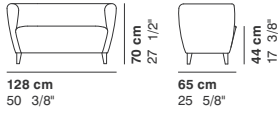

CAT. IMPERIAL
 IMPERIAL 1
 IMPERIAL 2

POLTRONA
ARMCHAIR
FAUTEUIL
SESSEL

COD. 1234NN
ARMCHAIR

COD. 1237NN
LOW ARMCHAIR

DIVANI
SOFAS
CANAPÉS
SOFAS

COD. 1235NN
2 SEATER

COD. 1238NN
LOW 2 SEATER SOFA

POUF
OTTOMAN
POUF
HOCKER