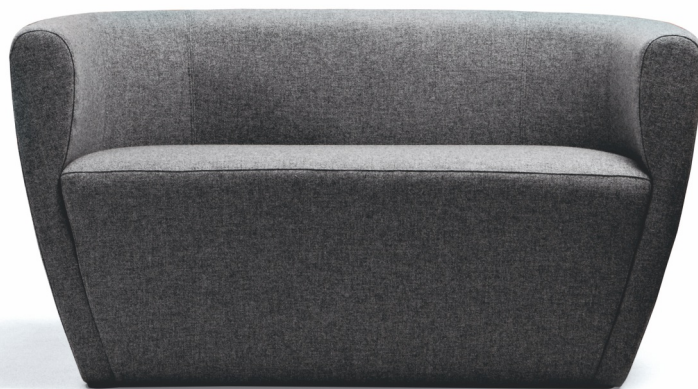


Twingo

Family

Small armchair / Small sofa /
Ottoman

Designer

Gianni Rossetti / 1996

Link

www.read-mo.re/twingo

TWINGO