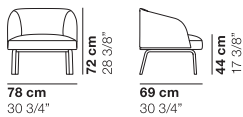

cod. 1355 / small armchair metal legs

cod. 1356 / small armchair swivel base

cod. 1357 / small sofa metal legs

cod. 1358 / lounge armchair metal legs

cod. 1359 / lounge sofa metal legs

cod. 1360 / small armchair wooden legs