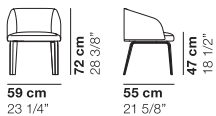

cod. 1355 / small armchair metal legs

cod. 1356 / small armchair swivel base

cod. 1357 / small sofa metal legs

cod. 1358 / lounge armchair metal legs

cod. 1359 / lounge sofa metal legs

cod. 1360 / small armchair wooden legs