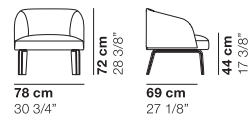

cod. 1362 / lounge armchair wooden legs