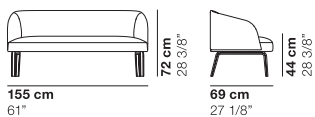

cod. 1363 / lounge sofa wooden legs