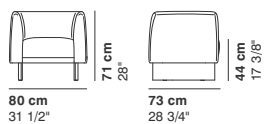

CAT. IMPERIAL
 IMPERIAL 1
 IMPERIAL 2

**POLTRONE
ARMCHAIRS
FAUTEUILS
SESSEL**

COD. 4070N
WOOD_SMALLARMCHAIR

COD. 4072N
WOOD_ARMCHAIR

**DIVANI
SOFAS
CANAPES
SOFAS**

COD.4071N
WOOD_SMALL SOFA

COD.4073N
WOOD_SOFA 2 SEATER