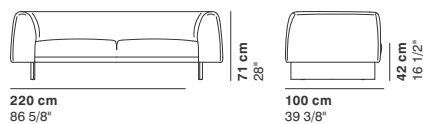

COD. 4074N
WOOD_SOFA 2 SEATER MAJOR