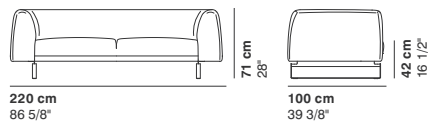

COD. 9074N
STEEL_2 SEATER SOFA MAJOR