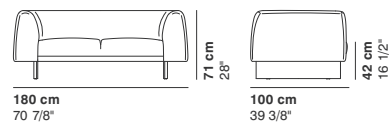

CAT. IMPERIAL
 IMPERIAL 1
 IMPERIAL 2

**POLTRONE
ARMCHAIRS
FAUTEUILS
SESSEL**

COD. 4070N
WOOD_SMALLARMCHAIR

COD. 4072N
WOOD_ARMCHAIR

**DIVANI
SOFAS
CANAPES
SOFAS**

COD.4071N
WOOD_SMALL SOFA

COD.4073N
WOOD_SOFA 2 SEATER