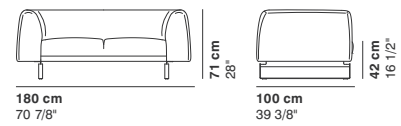

COD. 9073N
STEEL_SOFA 2 SEATER