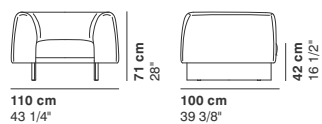

CAT. IMPERIAL
 IMPERIAL 1
 IMPERIAL 2

**POLTRONE
ARMCHAIRS
FAUTEUILS
SESSEL**

COD. 4070N
WOOD_SMALLARMCHAIR

COD. 4072N
WOOD_ARMCHAIR

**DIVANI
SOFAS
CANAPES
SOFAS**

COD.4071N
WOOD_SMALL SOFA

COD.4073N
WOOD_SOFA 2 SEATER