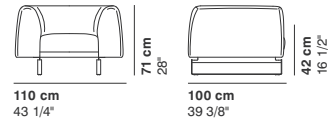

COD. 4074N
WOOD_SOFA 2 SEATER MAJOR

COD. 4075N
WOOD_SOFA 3 SEATER

COD. 9076N
WOOD_3 SEATER MAJOR

POLTRONE
ARMCHAIRS
FAUTEUILS
SESSEL

COD. 9070N
STEEL_SMALL ARMCHAIR

COD. 9072N
STEEL_ARMCHAIR

DIVANI
SOFAS
CANAPES
SOFAS