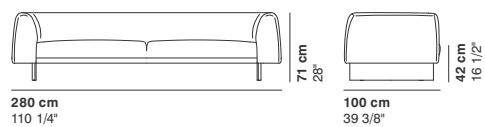

COD. 9076N
WOOD_3 SEATER MAJOR