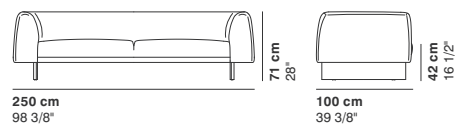

COD. 4075N
WOOD_SOFA 3 SEATER