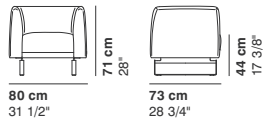

COD. 4074N
WOOD_SOFA 2 SEATER MAJOR

COD. 4075N
WOOD_SOFA 3 SEATER

COD. 9076N
WOOD_3 SEATER MAJOR

POLTRONE
ARMCHAIRS
FAUTEUILS
SESSEL

COD. 9070N
STEEL_SMALL ARMCHAIR

COD. 9072N
STEEL_ARMCHAIR

DIVANI
SOFAS
CANAPES
SOFAS