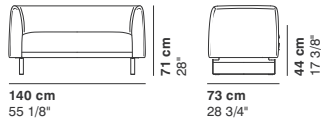

DIVANI
SOFAS
CANAPES
SOFAS

COD. 9071N
STEEL_SMALL SOFA