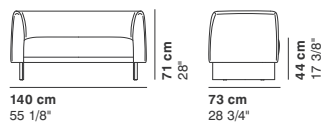

CAT. IMPERIAL
 IMPERIAL 1
 IMPERIAL 2

**POLTRONE
ARMCHAIRS
FAUTEUILS
SESSEL**

COD. 4070N
WOOD_SMALLARMCHAIR

COD. 4072N
WOOD_ARMCHAIR

**DIVANI
SOFAS
CANAPES
SOFAS**

COD.4071N
WOOD_SMALL SOFA

COD.4073N
WOOD_SOFA 2 SEATER