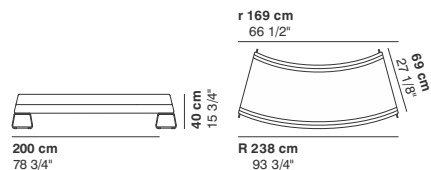

cod. 4021 / open ottoman curved 200