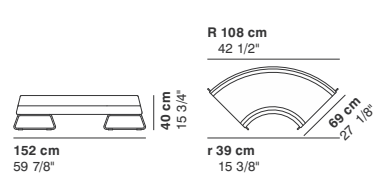

cod. 4015 / **closed element curved 200**

cod. 4016 / **closed element curved 90°**

cod. 4017 / **open element curved 90°**

cod. 4018 / **closed ottoman curved 90°**

SUSHI

cod. 4019 / closed ottoman curved 188