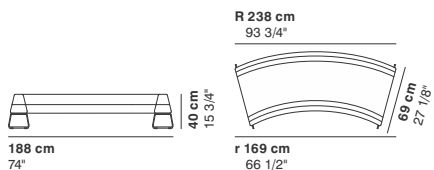

cod. 4015 / **closed element curved 200**

cod. 4016 / **closed element curved 90°**

cod. 4017 / **open element curved 90°**

cod. 4018 / **closed ottoman curved 90°**

SUSHI

cod. 4019 / closed ottoman curved 188