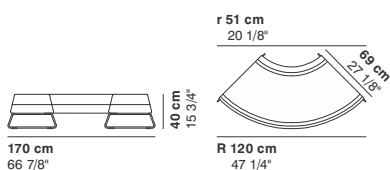

cod. 4020 / open ottoman curved 90°