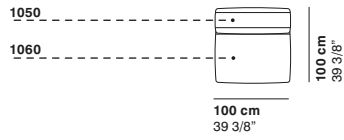

COD.1066
OTTOMAN 100

COD.1067
OTTOMAN 150

**POLTRONE
ARMCHAIRS
FAUTEUILS
SESSEL**

COD.1068 DX
RIGHT ARMCHAIR

COD.1069SX
LEFT ARMCHAIR

COD.SUI01
COMPOSITION

COD.SUI02
COMPOSITION

COD.SUI03
COMPOSITION