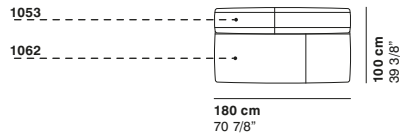

COD.1066
OTTOMAN 100

COD.1067
OTTOMAN 150

**POLTRONE
ARMCHAIRS
FAUTEUILS
SESSEL**

COD.1068 DX
RIGHT ARMCHAIR

COD.1069SX
LEFT ARMCHAIR

COD.SUI01
COMPOSITION

COD.SUI02
COMPOSITION

COD.SUI03
COMPOSITION