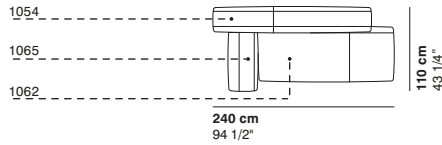

COD.SUI08SX
COMPOSITION