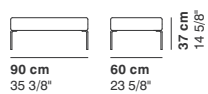

POUF
OTTOMAN
POUF
HOCKER

1252NN
OTTOMAN