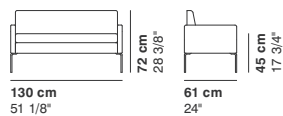

DIVANO
SOFA
CANAPE
SOFA

COD. 1223N
2 SEATER