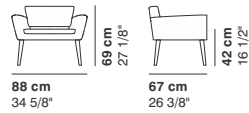

cod. 8716 / C_2 seater

cod. 8717 / C_2 seater major

cod. 8718 / C_3 seater

cod. 8722 / D_lounge chair

cod. 8723 / D_lounge sofa

SERIE 50_wood

cod. 8710 / A_high armchair_W

cod. 8711 / A_high large armchair_W

cod. 8712 / A_high sofa_W

cod. 8725 / A_bench 120_W

cod. 8726 / A_bench 170_W

cod. 8713 / B_low armchair_W

cod. 8714 / B_low sofa_W

SERIE 50 / SERIE 50_W

cod. 8715 / C_armchair_W

cod. 8719 / C_compact 2 seater_W