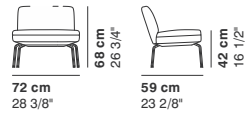

cod. 8716 / C_2 seater

cod. 8717 / C_2 seater major

cod. 8718 / C_3 seater

cod. 8722 / D_lounge chair

cod. 8723 / D_lounge sofa

SERIE 50_wood

cod. 8710 / A_high armchair_W

cod. 8711 / A_high large armchair_W

cod. 8712 / A_high sofa_W

cod. 8725 / A_bench 120_W

cod. 8726 / A_bench 170_W

cod. 8713 / B_low armchair_W

cod. 8714 / B_low sofa_W

SERIE 50 / SERIE 50_W

cod. 8715 / C_armchair_W

cod. 8719 / C_compact 2 seater_W