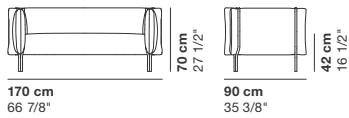

- cat. lux LUX 1
- cat. lux LUX 2
- cat. imperial IMPERIAL 1
- cat. imperial IMPERIAL 2
- cat. imperial NABUK
- cat. special DROP
- cat. special TRIANGLE

PINCH

cod. 9080 / **armchair H 70**

cod. 9081 / **2 seater H 70**