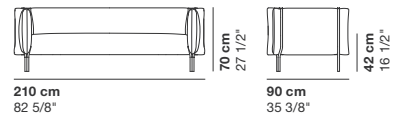

cod. 9082 / **3 seater H 70**