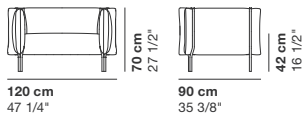

- cat. lux LUX 1
- cat. lux LUX 2
- cat. imperial IMPERIAL 1
- cat. imperial IMPERIAL 2
- cat. imperial NABUK
- cat. special DROP
- cat. special TRIANGLE

PINCH

cod. 9080 / **armchair H 70**

cod. 9081 / **2 seater H 70**