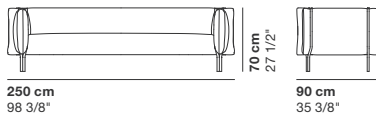

cod. 9083 / **3 seater major H 70**