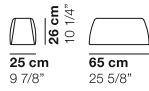

SCHIENALE LIBERO
FREE BACKREST
DOSSIER LIBRE
FREIE RÜCKENLEHNE

COD. 1317
FREE UPHOLSTERED BACK 90