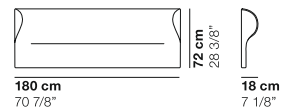

COD. 1302
seat island

**SCHIENALI
BACKS
DOSSIER
SITZEN**

COD.1310
UPHOLSTERED BACK 90

COD.1311
UPHOLSTERED BACK 180

COD.1312
UPHOLSTERED BACK SOFA

COD.1313
UPHOLSTERED BACK 98 LEFT/RIGHT

COD.1315
UPHOLSTERED BACK 188 LEFT