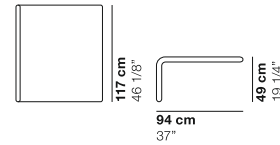

COD.1326
ACOUSTIC BACK CORNER SMALL 94 LEFT