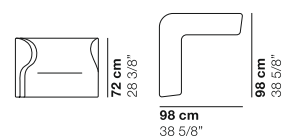

COD. 1302
seat island

**SCHIENALI
BACKS
DOSSIER
SITZEN**

COD.1310
UPHOLSTERED BACK 90

COD.1311
UPHOLSTERED BACK 180

COD.1312
UPHOLSTERED BACK SOFA

COD.1313
UPHOLSTERED BACK 98 LEFT/RIGHT

COD.1315
UPHOLSTERED BACK 188 LEFT