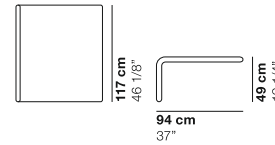

COD.1326
ACOUSTIC BACK CORNER SMALL 94 LEFT