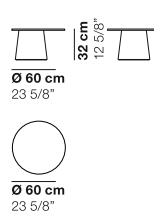

COD.1347
COFFEE TABLE D60