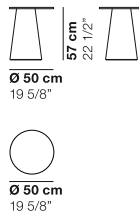

**TAVOLINI
COFFEE TABLES
TABLE BASSE
KAFFEE TISCHE**

COD.1346
COFFEE TABLE D50