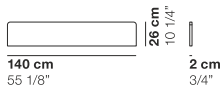

NODE+

cod. 1313 / upholstered back 98 left/right

cod. 1315/ upholstered back 188 left

cod. 1316 / upholstered back 188 right

cod. 1317 / free upholstered back

cod. 1320 / shelf 140

cod. 1321 / shelf 70

cod. 1325 / acoustic back corner big 94