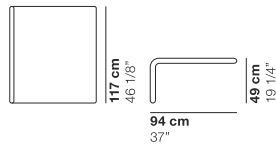

cod. 1326 / acoustic back corner small 94 left