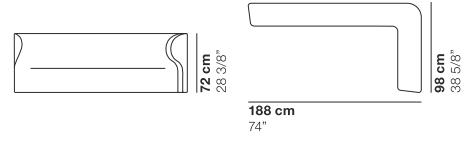

NODE+

cod. 1313 / upholstered back 98 left/right

cod. 1315/ upholstered back 188 left

cod. 1316 / upholstered back 188 right

cod. 1317 / free upholstered back

cod. 1320 / shelf 140

cod. 1321 / shelf 70

cod. 1325 / acoustic back corner big 94