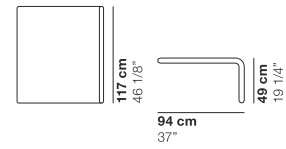

cod. 1327 / acoustic back corner small 94 right