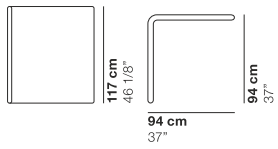

NODE+

cod. 1313 / upholstered back 98 left/right

cod. 1315/ upholstered back 188 left

cod. 1316 / upholstered back 188 right

cod. 1317 / free upholstered back

cod. 1320 / shelf 140

cod. 1321 / shelf 70

cod. 1325 / acoustic back corner big 94