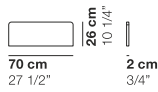

NODE+

cod. 1313 / upholstered back 98 left/right

cod. 1315/ upholstered back 188 left

cod. 1316 / upholstered back 188 right

cod. 1317 / free upholstered back

cod. 1320 / shelf 140

cod. 1321 / shelf 70

cod. 1325 / acoustic back corner big 94