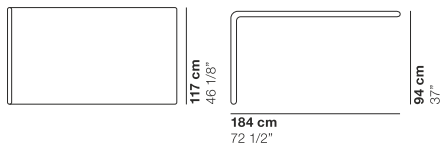

cod. 1328 / acoustic back corner big 184 left