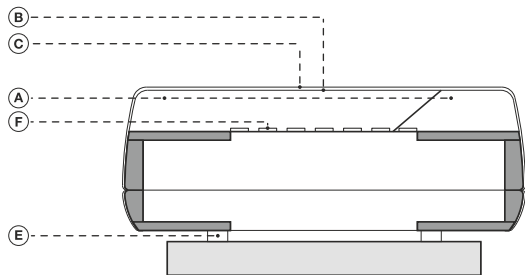

- Legno di frassino
- Legno massiccio faggio
- Multistrato di faggio
- **A.** Poliuretano espanso ignifugo a quote differenziate
- **B.** Fibra di poliestere
- **C.** Rivestimento
- **D.** Pannelli di masonite
- **E.** Acciaio verniciato
- **F.** Cinghie elastiche ad alta densità

- Ash wood
- Solid beech
- Multilayered beech
- **A.** Flame-retardant undeformable polyurethane foam of different densities
- **B.** Polyester fibers
- **C.** Upholstery
- **D.** Masonite panels
- **E.** Lacquered steel
- **F.** High density elastic straps