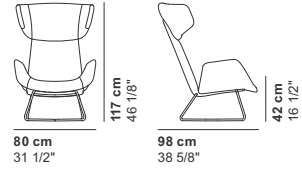

COD. 9067N
SLED SWIVEL LOUNGE CHAIR