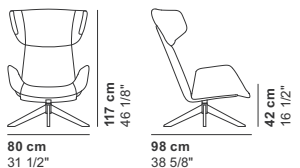

COD. 9060N
METAL SWIVEL LOUNGE CHAIR

COD. 9062N
SLED SWIVEL LOUNGE CHAIR

COD. 9064N
SLED SWIVEL LOUNGE CHAIR

COD. 9051N
WOOD SWIVEL LOUNGE CHAIR

COD. 9053N
WOOD SWIVEL LOUNGE CHAIR

COD. 9055N
WOOD SWIVEL LOUNGE CHAIR