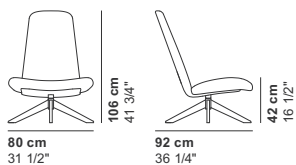

cod. 9065

cod. 9066

cod. 9067

COD. 9050N
WOOD SWIVEL LOUNGE CHAIR

COD. 9052N
WOOD SWIVEL LOUNGE CHAIR

COD. 9054N
WOOD SWIVEL LOUNGE CHAIR

COD. 9056N
METAL SWIVEL LOUNGE CHAIR

COD. 9058N
METAL SWIVEL LOUNGE CHAIR