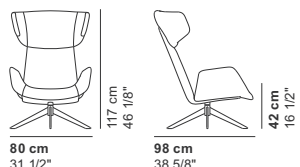

COD. 9063N
SLED SWIVEL LOUNGE CHAIR

COD. 9061N
METAL SWIVEL LOUNGE CHAIR