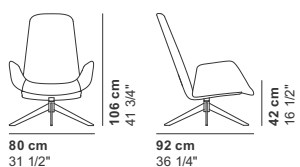

COD. 9061N
METAL SWIVEL LOUNGE CHAIR

COD. 9059N
METAL SWIVEL LOUNGE CHAIR