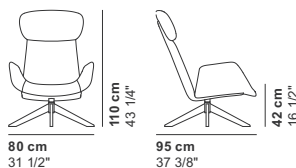

cod. 9065

cod. 9066

cod. 9067

COD. 9050N
WOOD SWIVEL LOUNGE CHAIR

COD. 9052N
WOOD SWIVEL LOUNGE CHAIR

COD. 9054N
WOOD SWIVEL LOUNGE CHAIR

COD. 9056N
METAL SWIVEL LOUNGE CHAIR

COD. 9058N
METAL SWIVEL LOUNGE CHAIR