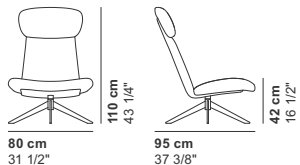

COD. 9059N
METAL SWIVEL LOUNGE CHAIR

COD. 9057N
METAL SWIVEL LOUNGE CHAIR