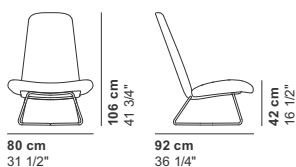

COD. 9064N
SLED SWIVEL LOUNGE CHAIR

COD. 9062N
SLED SWIVEL LOUNGE CHAIR