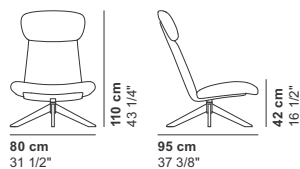

COD. 9060N
METAL SWIVEL LOUNGE CHAIR

COD. 9062N
SLED SWIVEL LOUNGE CHAIR

COD. 9064N
SLED SWIVEL LOUNGE CHAIR

COD. 9051N
WOOD SWIVEL LOUNGE CHAIR

COD. 9053N
WOOD SWIVEL LOUNGE CHAIR

COD. 9055N
WOOD SWIVEL LOUNGE CHAIR