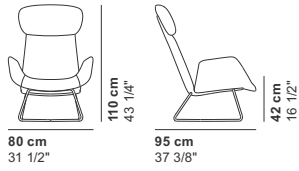

COD. 9057N
METAL SWIVEL LOUNGE CHAIR

COD. 9059N
METAL SWIVEL LOUNGE CHAIR

COD. 9061N
METAL SWIVEL LOUNGE CHAIR

COD. 9063N
SLED SWIVEL LOUNGE CHAIR

COD. 9065N
SLED SWIVEL LOUNGE CHAIR

COD. 9066N
SLED SWIVEL LOUNGE CHAIR