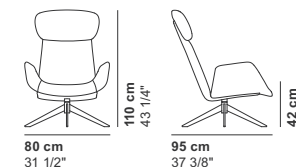

COD. 9062N
SLED SWIVEL LOUNGE CHAIR

COD. 9060N
METAL SWIVEL LOUNGE CHAIR