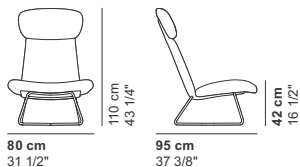

COD. 9057N
METAL SWIVEL LOUNGE CHAIR

COD. 9059N
METAL SWIVEL LOUNGE CHAIR

COD. 9061N
METAL SWIVEL LOUNGE CHAIR

COD. 9063N
SLED SWIVEL LOUNGE CHAIR

COD. 9065N
SLED SWIVEL LOUNGE CHAIR

COD. 9066N
SLED SWIVEL LOUNGE CHAIR