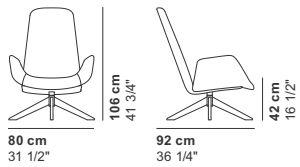

COD. 9060N
METAL SWIVEL LOUNGE CHAIR

COD. 9062N
SLED SWIVEL LOUNGE CHAIR

COD. 9064N
SLED SWIVEL LOUNGE CHAIR

COD. 9051N
WOOD SWIVEL LOUNGE CHAIR

COD. 9053N
WOOD SWIVEL LOUNGE CHAIR

COD. 9055N
WOOD SWIVEL LOUNGE CHAIR