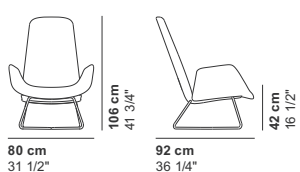

COD. 9057N
METAL SWIVEL LOUNGE CHAIR

COD. 9059N
METAL SWIVEL LOUNGE CHAIR

COD. 9061N
METAL SWIVEL LOUNGE CHAIR

COD. 9063N
SLED SWIVEL LOUNGE CHAIR

COD. 9065N
SLED SWIVEL LOUNGE CHAIR

COD. 9066N
SLED SWIVEL LOUNGE CHAIR