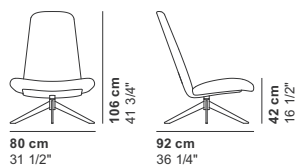

cod. 9065

cod. 9066

cod. 9067

COD. 9050N
WOOD SWIVEL LOUNGE CHAIR

COD. 9052N
WOOD SWIVEL LOUNGE CHAIR

COD. 9054N
WOOD SWIVEL LOUNGE CHAIR

COD. 9056N
METAL SWIVEL LOUNGE CHAIR

COD. 9058N
METAL SWIVEL LOUNGE CHAIR