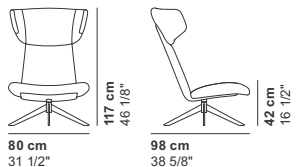

cod. 9065

cod. 9066

cod. 9067

COD. 9050N
WOOD SWIVEL LOUNGE CHAIR

COD. 9052N
WOOD SWIVEL LOUNGE CHAIR

COD. 9054N
WOOD SWIVEL LOUNGE CHAIR

COD. 9056N
METAL SWIVEL LOUNGE CHAIR

COD. 9058N
METAL SWIVEL LOUNGE CHAIR