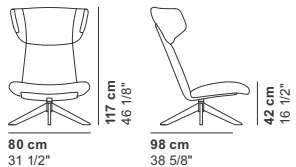

cod. 9065

cod. 9066

cod. 9067

COD. 9050N
WOOD SWIVEL LOUNGE CHAIR

COD. 9052N
WOOD SWIVEL LOUNGE CHAIR

COD. 9054N
WOOD SWIVEL LOUNGE CHAIR

COD. 9056N
METAL SWIVEL LOUNGE CHAIR

COD. 9058N
METAL SWIVEL LOUNGE CHAIR