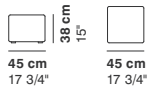

POUF
OTTOMAN
POUF
HOCKER

COD. 5603
ROUND OTTOMAN

COD. 5604
SECTION OTTOMAN

cod. 5608 /

COD. 5607
SQUARE OTTOMAN

COD. 5608
RECTANGULAR OTTOMAN

PANCA
BENCH
BANQUETTE
BANK

COD. 5605
BENCH

TAVOLINO
COFFEE TABLE
TABLE BASSE
KAFFEE TISCHE

COD. 5606
COFFEE TABLE