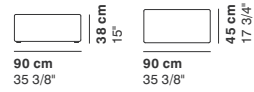

COD. 5608
RECTANGULAR OTTOMAN