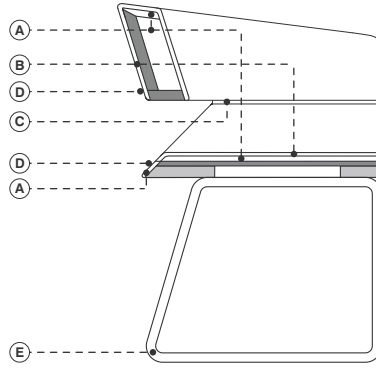

MATRIX

Dati tecnici · Technical data · Données techniques · Technische Angaben

- Legno massiccio di faggio
- Multistrato di faggio
- A. Poliuretano espanso ignifugo a quote indeformabile a quote differenziate
- B. Fibra di poliestere
- C. Alluminio
- D. Rivestimento fisso in tessuto o pelle
- E. Acciaio

- Solid beech
- Multilayered beech
- A. Flame-retardant undeformable polyurethane foam of different densities
- B. Polyester fibers
- C. Aluminium
- D. Fixed upholstery in fabric or leather
- E. Steel

- Bois de hêtre massif
- Multiplis de hêtre
- A. Mousse polyuréthane expansé ignifuge indéformable à épaisseurs différenciées
- B. Fibre de polyester
- C. Aluminium
- D. Revêtement pas déhoussable en tissu ou cuir
- E. Acier

- Massiveholz aus Buche
- Buchenschichtholz
- A. Feuerfester formbeständige Polyurethanschaum in unterschiedlicher Dichte
- B. Polyester
- C. Aluminium
- D. Unabziehbarer Bezug aus Stoff oder Leder
- E. Stahl

Note · Notes · Annotation · Anmerkung

- Base personalizzabile con tinta cliente
- Prodotto disponibile su misura con preventivo su richiesta
- Cuscini extra disponibili
- COM: tessuto cliente (tinta unita e h.140 cm.) - campione richiesto
- COL: pelle cliente - campione richiesto
- CAT. SPECIAL: prezzo e disponibilità su richiesta

- Base customizable with customer's colors on request
- This item can be tailor made with price on request
- Extra cushions available
- COM: client's fabric (plain colour and width 140 cm.) - sample required
- COL: client's leather - sample required
- CAT. SPECIAL: price and availability on request

- Piètement disponible en autres finitions sur demande
- Collection personnalisable sur demande
- Autres coussins disponibles
- COM: tissu fourni (couleur unie et hauteur 140 cm.) - échantillon nécessaire
- COL: cuir fourni - échantillon nécessaire
- CAT. SPECIAL: prix et disponibilité sur demande

- Gestell in Kundenfarben auf Anfrage verfügbar
- Produkt nach Maß verfügbar auf Anfrage
- Weitere Kissen verfügbar
- COM: Kundenstoff (einfarbig und Breite 140 cm.) - Stoffmuster nötig
- COL: Kundenleder - Ledermuster nötig
- CAT. SPECIAL: Preis und Verfügbarkeit auf Anfrage

Finiture base · Base finishes · Finitions piètement · Gestell Ausführungen

Cromato lucido
Polished chrome steel
Acier chromé brillant
Stahl Chrom poliert

Rivestimenti consigliati · Recommended coverings · Revêtements conseillées · Empfohlene Bezüge