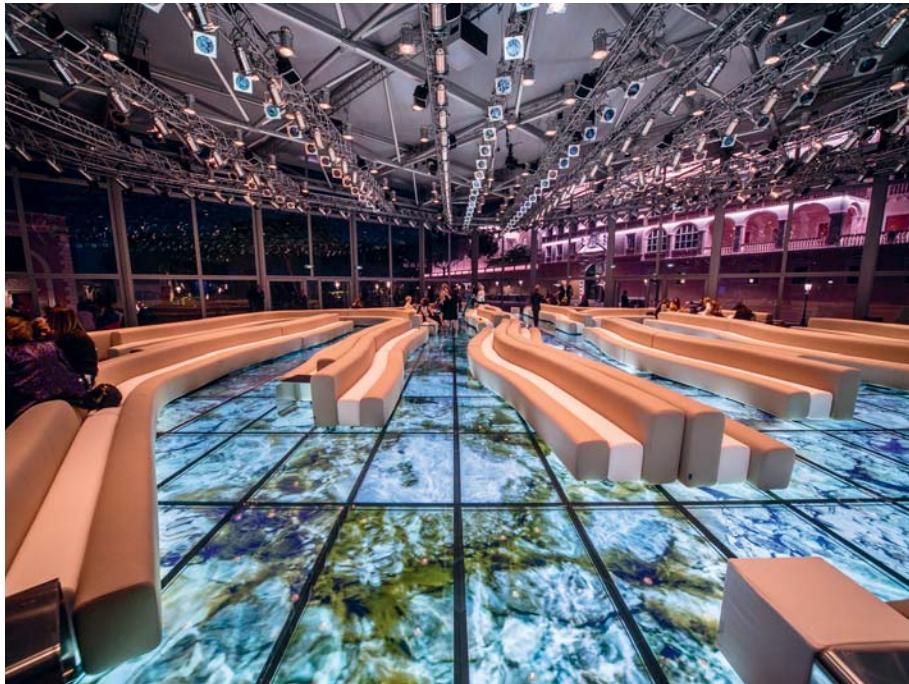

Ph. Victor Cucart

Name: Alcatel Lucent  
Location: Vimercate, Italy

Poltrona / Armchair: MRS BUFFY

La Cividina Projects

Divano / Sofa: OSAKA + Tavolino / Coffee Table: SCANCARÒ

3

Ph. Dario Tettamanzi

Name: Louis Vuitton  
Location: Cruise 2014 / 2015