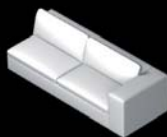

5219. Element 228 big dx
H 72 L 228 P 100 H seduta 40 cm
H 28 3/8" W 89 13/16"
D 39 3/8" H seat 15 3/4"