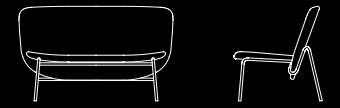

Dimensioni:
H 84 x L 137
x P 73 cm
H seduta 41 cm

Dimensions:
H 33 1/8" x L 53 7/8"
x D 28 3/4"
H seat 16 1/8"

8883. Ala wood, low sofa with arms