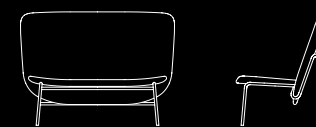

Dimensioni:
H 104 x L 137
x P 78 cm
H seduta 41 cm

Dimensions:
H 40 7/8" x L 53 7/8"
x D 30 3/4"
H seat 16 1/8"

8877. Ala steel, high sofa with arms