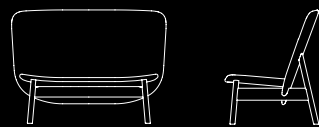

Dimensioni:
H 104 x L 137
x P 78 cm
H seduta 41 cm

Dimensions:
H 40 7/8" x L 53 7/8"
x D 30 3/4"
H seat 16 1/8"

8887. Ala wood, high sofa with arms