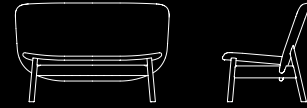

**8880.** Ala wood, low armchair

**Dimensioni:**  
H 84 x L 92  
x P 73 cm  
H seduta 41 cm

**Dimensions:**  
H 33 1/8" x L 36 1/4"  
x D 28 3/4"  
H seat 16 1/8"

**8881.** Ala wood, low armchair with arm

**Dimensioni:**  
H 84 x L 92 x P 73 cm  
H seduta 41 cm  
H bracciolo 65 cm

**Dimensions:**  
H 33 1/8" x L 36 1/4"  
x D 28 3/4"  
H seat 16 1/8"  
H armrest 25 5/8"

**8882.** Ala wood, low sofa

**Dimensioni:**  
H 84 x L 137  
x P 73 cm  
H seduta 41 cm

**Dimensions:**  
H 33 1/8" x L 53 7/8"  
x D 28 3/4"  
H seat 16 1/8"

**8870.** Ala steel, low armchair

**Dimensioni:**  
H 84 x L 92  
x P 73 cm  
H seduta 41 cm

**Dimensions:**  
H 33 1/8" x L 36 1/4"  
x D 28 3/4"  
H seat 16 1/8"