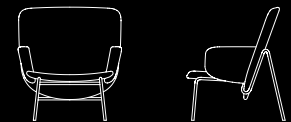

Dimensioni:
H 104 x L 92
x P 78 cm
H seduta 41 cm
H bracciolo 65 cm

Dimensions:
H 40 7/8" x L 36 1/4"
x D 30 3/4"
H seat 16 1/8"
H armrest 25 5/8"

8886. Ala wood, high sofa