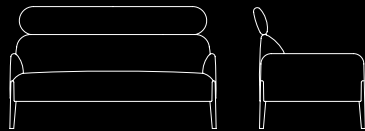

8854. Join high, 2seater big

Dimensioni: H 97 x L 160 x P 82 cm H seduta 42 cm H bracciolo 58 cm	Dimensions: H 38 1/4" x L 63" x D 32 1/4" H seat 16 1/2" H armrest 22 7/8"