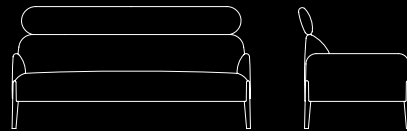

8855. Join high, 2seater major big

Dimensioni: H 97 x L 185 x P 82 cm H seduta 42 cm H bracciolo 58 cm	Dimensions: H 38 1/4" x L 72 7/8" x D 32 1/4" H seat 16 1/2" H armrest 22 7/8"