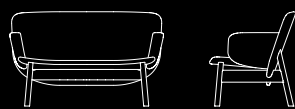

Dimensioni:
H 84 x L 137
x P 78 cm
H seduta 41 cm
H bracciolo 65 cm

Dimensions:
H 33 1/8" x L 53 7/8"
x D 30 3/4"
H seat 16 1/8"
H armrest 25 5/8"

8884. Ala wood, high armchair