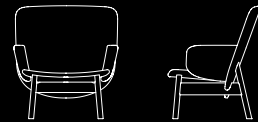

Dimensioni:
H 104 x L 92
x P 78 cm
H seduta 41 cm
H bracciolo 65 cm

Dimensions:
H 40 7/8" x L 36 1/4"
x D 30 3/4"
H seat 16 1/8"
H armrest 25 5/8"

8873. Ala steel, low sofa with arms