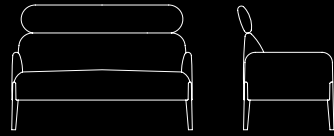

8852. Join high, sofa small

Dimensioni: H 97 x L 82 x P 82 cm H seduta 42 cm H bracciolo 58 cm	Dimensions: H 38 1/4" x L 32 1/4" x D 32 1/4" H seat 16 1/2" H armrest 22 7/8"