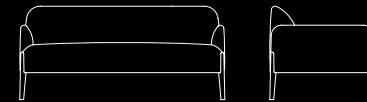

8843. Join, sofa 2seater

Dimensioni: H 75 x L 160 x P 82 cm H seduta 42 cm H bracciolo 60 cm	Dimensions: H 29 1/2" x L 63" x D 32 1/4" H seat 16 1/2" H armrest 23 5/8"