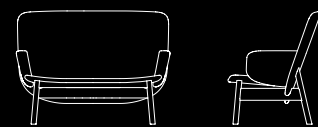

Dimensioni:
H 104 x L 137
x P 78 cm
H seduta 41 cm
H bracciolo 65 cm

Dimensions:
H 40 7/8" x L 53 7/8"
x D 30 3/4"
H seat 16 1/8"
H armrest 25 5/8"

8888. Ala wood, pouf

Dimensioni:
H 39 x L 52
x P 48 cm

Dimensions:
H 15 3/8" x L 20 1/2"
x D 18 7/8"