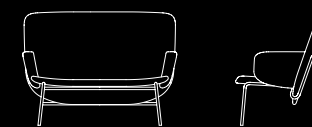

Dimensioni:
H 104 x L 137
x P 78 cm
H seduta 41 cm
H bracciolo 65 cm

Dimensions:
H 40 7/8" x L 53 7/8"
x D 30 3/4"
H seat 16 1/8"
H armrest 25 5/8"

8878. Ala steel, pouf

Dimensioni:
H 39 x L 52
x P 48 cm

Dimensions:
H 15 3/8" x L 20 1/2"
x D 18 7/8"