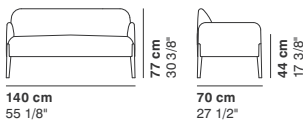

DIVANI
SOFAS
CANAPÉS
SOFAS

COD. 8841N
SMALL 2 SEATER SOFA