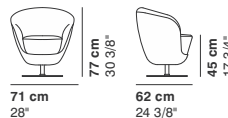

JANGO

Dati tecnici · Technical data · Données techniques · Technische Angaben

_swivel round base

- Legno massiccio di abete
- Legno massiccio di faggio
- A. Pannello di masonite
- B. Poliuretano espanso ignifugo indeformabile a quote differenziate
- C. Fibra di poliestere
- D. Rivestimento fisso in tessuto o pelle
- E. Acciaio

- Solid fir
- Solid beech
- A. Masonite panel
- B. Flame-retardant undeformable polyurethane foam of different densities
- C. Polyester fibers
- D. Fixed upholstery in fabric or leather
- E. Steel

_swivel cross base

- Bois de sapin massif
- Bois de hêtre massif
- A. Panneau de particules
- B. Mousse polyuréthane expansé ignifuge indéformable à épaisseurs différenciées
- C. Fibre de polyester
- D. Revêtement pas déhoussable en tissu ou cuir
- E. Acier

- Massivholz aus Tanne
- Massivholz aus Buche
- A. Holzfaserplatte
- B. Feuerfester formbeständige Polyurethanschäum in unterschiedlicher Dichte
- C. Polyester
- D. Unabziehbarer Bezug aus Stoff oder Leder
- E. Stahl

Note · Notes · Annotation · Anmerkung

- Base personalizzabile con tinta cliente
- Cuscini extra disponibili
- COM: tessuto cliente (tinta unita e h.140 cm.) - campione richiesto
- COL: pelle cliente - campione richiesto
- CAT. SPECIAL: prezzo e disponibilità su richiesta

- Base customizable with customer's colors on request
- Extra cushions available
- COM: client's fabric (plain colour and width 140 cm.) - sample required
- COL: client's leather - sample required
- CAT. SPECIAL: price and availability on request

- Piètement disponible en autres finitions sur demande
- Autres coussins disponibles
- COM: tissu fourni (couleur unie et hauteur 140 cm.) - échantillon nécessaire
- COL: cuir fourni - échantillon nécessaire
- CAT. SPECIAL: prix et disponibilité sur demande