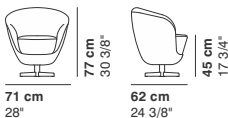

JANGO

Dati tecnici · Technical data · Données techniques · Technische Angaben

_swivel round base

- Legno massiccio di abete
- Legno massiccio di faggio
- A. Pannello di masonite
- B. Poliuretano espanso ignifugo indeformabile a quote differenziate
- C. Fibra di poliestere
- D. Rivestimento fisso in tessuto o pelle
- E. Acciaio

- Solid fir
- Solid beech
- A. Masonite panel
- B. Flame-retardant undeformable polyurethane foam of different densities
- C. Polyester fibers
- D. Fixed upholstery in fabric or leather
- E. Steel

_swivel cross base

- Bois de sapin massif
- Bois de hêtre massif
- A. Panneau de particules
- B. Mousse polyuréthane expansé ignifuge indéformable à épaisseurs différenciées
- C. Fibre de polyester
- D. Revêtement pas déhoussable en tissu ou cuir
- E. Acier

- Massivholz aus Tanne
- Massivholz aus Buche
- A. Holzfaserplatte
- B. Feuerfester formbeständige Polyurethanschäum in unterschiedlicher Dichte
- C. Polyester
- D. Unabziehbarer Bezug aus Stoff oder Leder
- E. Stahl

Note · Notes · Annotation · Anmerkung

- Base personalizzabile con tinta cliente
- Cuscini extra disponibili
- COM: tessuto cliente (tinta unita e h.140 cm.) - campione richiesto
- COL: pelle cliente - campione richiesto
- CAT. SPECIAL: prezzo e disponibilità su richiesta

- Base customizable with customer's colors on request
- Extra cushions available
- COM: client's fabric (plain colour and width 140 cm.) - sample required
- COL: client's leather - sample required
- CAT. SPECIAL: price and availability on request

- Piètement disponible en autres finitions sur demande
- Autres coussins disponibles
- COM: tissu fourni (couleur unie et hauteur 140 cm.) - échantillon nécessaire
- COL: cuir fourni - échantillon nécessaire
- CAT. SPECIAL: prix et disponibilité sur demande