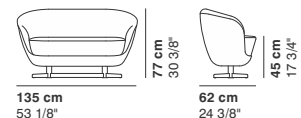

JANGO

Dati tecnici · Technical data · Données techniques · Technische Angaben

_swivel round base

- Legno massiccio di abete
- Legno massiccio di faggio
- A. Pannello di masonite
- B. Poliuretano espanso ignifugo indeformabile a quote differenziate
- C. Fibra di poliestere
- D. Rivestimento fisso in tessuto o pelle
- E. Acciaio

- Solid fir
- Solid beech
- A. Masonite panel
- B. Flame-retardant undeformable polyurethane foam of different densities
- C. Polyester fibers
- D. Fixed upholstery in fabric or leather
- E. Steel

_swivel cross base

- Bois de sapin massif
- Bois de hêtre massif
- A. Panneau de particules
- B. Mousse polyuréthane expansé ignifuge indéformable à épaisseurs différenciées
- C. Fibre de polyester
- D. Revêtement pas déhoussable en tissu ou cuir
- E. Acier

- Massivholz aus Tanne
- Massivholz aus Buche
- A. Holzfaserplatte
- B. Feuerfester formbeständige Polyurethanschäum in unterschiedlicher Dichte
- C. Polyester
- D. Unabziehbarer Bezug aus Stoff oder Leder
- E. Stahl

Note · Notes · Annotation · Anmerkung

- Base personalizzabile con tinta cliente
- Cuscini extra disponibili
- COM: tessuto cliente (tinta unita e h.140 cm.) - campione richiesto
- COL: pelle cliente - campione richiesto
- CAT. SPECIAL: prezzo e disponibilità su richiesta

- Base customizable with customer's colors on request
- Extra cushions available
- COM: client's fabric (plain colour and width 140 cm.) - sample required
- COL: client's leather - sample required
- CAT. SPECIAL: price and availability on request

- Piètement disponible en autres finitions sur demande
- Autres coussins disponibles
- COM: tissu fourni (couleur unie et hauteur 140 cm.) - échantillon nécessaire
- COL: cuir fourni - échantillon nécessaire
- CAT. SPECIAL: prix et disponibilité sur demande