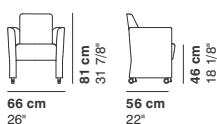

COD. 2035
EASY ARMCHAIR WITH CASTORS