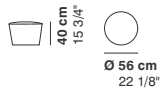

POUF
OTTOMAN
POUF
HOCKER

COD. 2206N
OTTOMAN WITH SMALL FEET