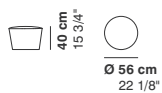

POUF
OTTOMAN
POUF
HOCKER

COD. 2205NN
2 SEATER SOFA