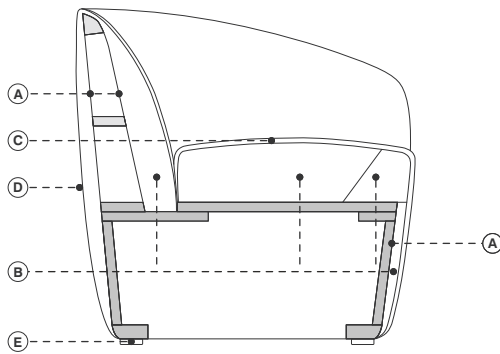

_feet

- Legno massiccio di abete
- Legno massiccio di faggio
- A. Pannello di masonite
- B. Poliuretano espanso ignifugo indeformabile a quote differenziate
- C. Fibra di poliestere
- D. Rivestimento fisso in tessuto o pelle
- E. Piedini in alluminio

- Solid fir
- Solid beech
- A. Masonite panels
- B. Flame-retardant undeformable polyurethane foam of different densities
- C. Polyester fibers
- D. Fixed upholstery in fabric or leather
- E. Small aluminum feet

_swivel base

- Bois de sapin massif
- Bois de hêtre massif
- A. Panneau de particules
- B. Mousse polyuréthane expansé ignifuge indéformable à épaisseurs différenciées
- C. Fibre de polyester
- D. Revêtement pas déhoussable en tissu ou cuir
- E. Petite pieds en aluminium
- F. Piètement pivotant en acier

- Massivholz aus Tanne
- Massivholz aus Buche
- A. Holzfaserplatte
- B. Feuerfester formbeständige Polyurethanschaum in unterschiedlicher Dichte
- C. Polyester
- D. Unabziehbarer Bezug aus Stoff oder Leder
- E. Kleine Aluminium Füße
- F. Drehgestell aus Stahl

Note · Notes · Annotation · Anmerkung