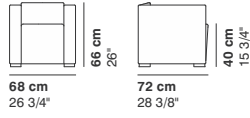

CUBUS

---

cod. 2104N / **armchair with wheels**

cod. 2101N / **armchair**