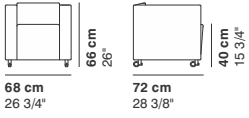

CUBUS

---

cod. 2104N / **armchair with wheels**

cod. 2101N / **armchair**