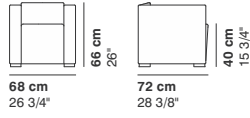

CUBUS

cod. 2104N / **armchair with wheels**

cod. 2101N / **armchair**