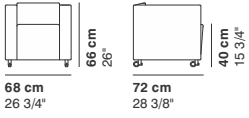

CUBUS

cod. 2104N / **armchair with wheels**

cod. 2101N / **armchair**