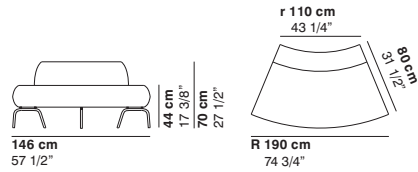

cod. 1189 / open element 45° R190