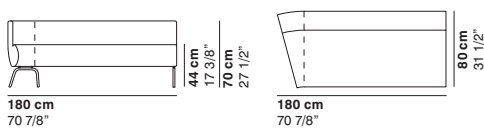

cod. 1200 / left open element 180 15° R110

cod. 1198 / left closed element 180 15° R110