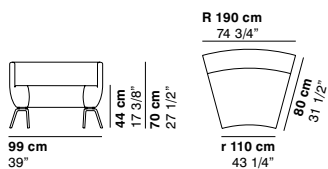

cod. 1183 / **open element 90° R110**

cod. 1184 / **closed element 60° R110**

cod. 1185 / **open element 60° R110**

cod. 1186 / **closed element 30° R190**

cod. 1187 / **open element 30° R190**

COUCHETTE

cod. 1188 / closed element 45° R190