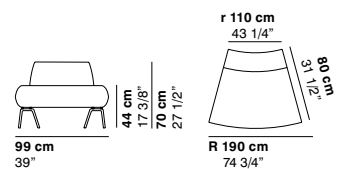

cod. 1183 / **open element 90° R110**

cod. 1184 / **closed element 60° R110**

cod. 1185 / **open element 60° R110**

cod. 1186 / **closed element 30° R190**

cod. 1187 / **open element 30° R190**

COUCHETTE

cod. 1188 / closed element 45° R190