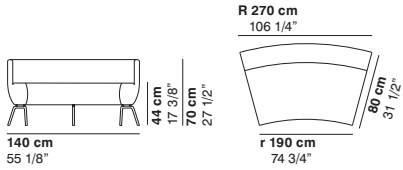

cod. 1190 / closed element 30° R270