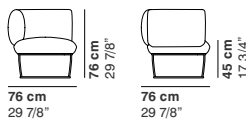

CAT. IMPERIAL
IMPERIAL 1
IMPERIAL 2

**POLTRONA
ARMCHAIR
FAUTEUIL
SESSEL**

COD.1120
ARMCHAIR CORNER SMALL

COD.1121
ARMCHAIR CENTRAL SMALL

COD.1122
ARMCHAIR SMALL

COD.1130
ARMCHAIR

COD.1131
ARMCHAIR CENTRAL

**DIVANI
SOFAS
CANAPÉS
SOFAS**