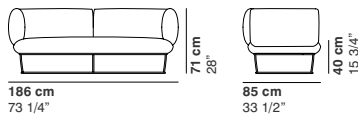

**DIVANI
SOFAS
CANAPÉS
SOFAS**