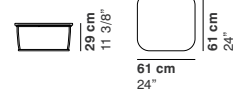

**PANCA
BENCH
BANQUETTE
BANK**

COD.1136
LARGE OTTOMAN

POUF
OTTOMAN
POUF
HOCKER

COD.1124
OTTOMAN SMALL

COD.1125
OTTOMAN MEDIUM

TAVOLINI
COFFEE TABLE
TABLE BASSE
KAFFEE TISCH

COD.1140
COFFEE TABLE SMALL

COD.1141
COFFEE TABLE MEDIUM