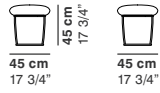

POUF
OTTOMAN
POUF
HOCKER

COD.1124
OTTOMAN SMALL