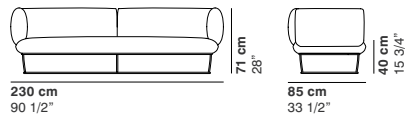

**RIVESTIMENTI CONSIGLIATI
RECOMMENDED COVERINGS
REVÊTEMENTS CONSEILLÉS
EMPFOHLENE BEZÜGE**

CAT. START
RINGO
OPUS

CAT. A
XTREME
TAILOR
ANGEL
MEDLEY
SAMAR
AVON
MAGNUM
AUTUMN
HANGO

CAT. B
FAME
MAIN LINE FLAX
HESTAN
SILVERTEX
GEIKO

CAT. C
SUPERB
TREND
KEN BI

CAT. SUPER
ORSETTO
REMIX 3
MYLLA
TWISTED FLOWER
DHARMA DIS.400
DHARMA DIS.200
DHARMA DIS.600
DHARMA DIS.100
DHARMA DIS.500
DIVA DIS.01

CAT. EXTRA
STEELCUT TRIO 3
ARIANA
OPERA
ARCO
CREDO
TRIO
BIT
DIVA DIS.05
DIVA DIS.21
DIVA DIS.29

CAT.MAXI
MOSAIC 2
UNIFORM MÉLANGE
HALLINGDAL 65
DIVINA 3

CAT. TOP
ARDA
REGOS

CAT. SPECIAL
GENTLE 2

CAT. LUX
LUX 1
LUX 2

CAT. IMPERIAL
IMPERIAL 1
IMPERIAL 2

**POLTRONA
ARMCHAIR
FAUTEUIL
SESSEL**

**DIVANI
SOFAS
CANAPÉS
SOFAS**

**DORMEUSE
DORMEUSE
DORMEUSE
DORMEUSE**

1134 SX

1134 DX

**POUFF
OTTOMAN
POUFF
HOCKER**

**PANCA
BENCH
BANQUETTE
BANK**

COD.1136
LARGE OTTOMAN