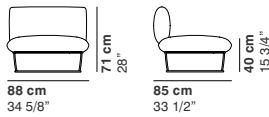

CAT. IMPERIAL
IMPERIAL 1
IMPERIAL 2

**POLTRONA
ARMCHAIR
FAUTEUIL
SESSEL**

COD.1120
ARMCHAIR CORNER SMALL

COD.1121
ARMCHAIR CENTRAL SMALL

COD.1122
ARMCHAIR SMALL

COD.1130
ARMCHAIR

COD.1131
ARMCHAIR CENTRAL

**DIVANI
SOFAS
CANAPÉS
SOFAS**