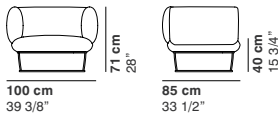

CAT. IMPERIAL
IMPERIAL 1
IMPERIAL 2

**POLTRONA
ARMCHAIR
FAUTEUIL
SESSEL**

COD.1120
ARMCHAIR CORNER SMALL

COD.1121
ARMCHAIR CENTRAL SMALL

COD.1122
ARMCHAIR SMALL

COD.1130
ARMCHAIR

COD.1131
ARMCHAIR CENTRAL

**DIVANI
SOFAS
CANAPÉS
SOFAS**