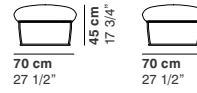

**PANCA
BENCH
BANQUETTE
BANK**

COD.1136
LARGE OTTOMAN

POUF
OTTOMAN
POUF
HOCKER

COD.1124
OTTOMAN SMALL

COD.1125
OTTOMAN MEDIUM

TAVOLINI
COFFEE TABLE
TABLE BASSE
KAFFEE TISCH

COD.1140
COFFEE TABLE SMALL

COD.1141
COFFEE TABLE MEDIUM