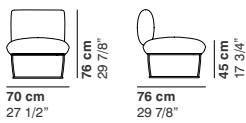

CAT. IMPERIAL
IMPERIAL 1
IMPERIAL 2

**POLTRONA
ARMCHAIR
FAUTEUIL
SESSEL**

COD.1120
ARMCHAIR CORNER SMALL

COD.1121
ARMCHAIR CENTRAL SMALL

COD.1122
ARMCHAIR SMALL

COD.1130
ARMCHAIR

COD.1131
ARMCHAIR CENTRAL

**DIVANI
SOFAS
CANAPÉS
SOFAS**