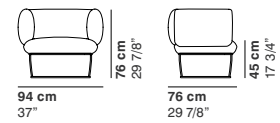

CAT. IMPERIAL
IMPERIAL 1
IMPERIAL 2

**POLTRONA
ARMCHAIR
FAUTEUIL
SESSEL**

COD.1120
ARMCHAIR CORNER SMALL

COD.1121
ARMCHAIR CENTRAL SMALL

COD.1122
ARMCHAIR SMALL

COD.1130
ARMCHAIR

COD.1131
ARMCHAIR CENTRAL

**DIVANI
SOFAS
CANAPÉS
SOFAS**