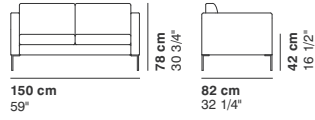

DIVANI
SOFAS
CANAPES
SOFA

COD. 1225N
2 SEATER