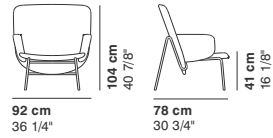

COD. 8875
STEEL_HIGH ARMCHAIR WITH ARMS