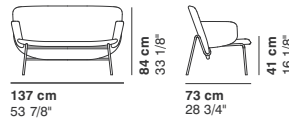

COD. 8873
STEEL_LOW SOFA WITH ARMS