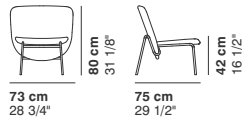

COD. 8871
STEEL_LOW ARMCHAIR WITH ARMS

COD. 8874
STEEL_HIGH ARMCHAIR

COD. 8875
STEEL_HIGH ARMCHAIR WITH ARMS

COD. 8890
STEEL_SMALL ARMCHAIR

COD. 8891
STEEL_SMALL ARMCHAIR WITH ARMS

**DIVANI
SOFAS
CANAPES
SOFA**