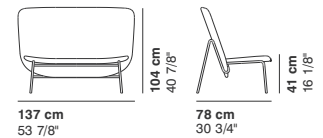

COD. 8876
STEEL_HIGH SOFA WITH