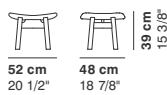

COD. 8907
WOOD_HIGH ARMCHAIR CAPITONNE'

COD. 8908
WOOD_HIGH SOFA CAPITONNE'

COD. 8909
WOOD_SMALL ARMCHAIR CAPITONNE'

**POUF
OTTOMAN
POUF
HOCKER**

COD. 8888
WOOD_OTTOMAN

**CUSCINI
PILLOWS
COUSSINS
KISSEN**

COD. 10015
CUSHION