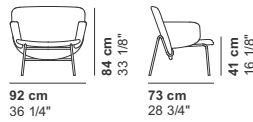

COD. 8890
STEEL_SMALL ARMCHAIR

COD. 8871
STEEL_LOW ARMCHAIR WITH ARMS