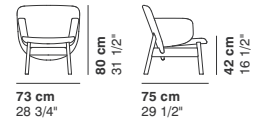

COD. 8896
WOOD_SMALL ARMCHAIR WITH ARMS