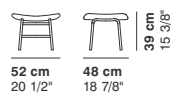

**POUF
OTTOMAN
POUF
HOCKER**

COD. 8878
STEEL_OTTOMAN