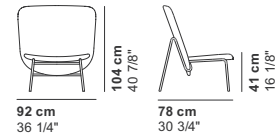

COD. 8891
STEEL_SMALL ARMCHAIR WITH ARMS

COD. 8874
STEEL_HIGH ARMCHAIR