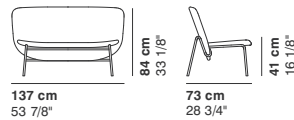

**DIVANI
SOFAS
CANAPES
SOFA**

COD. 8872
STEEL_LOW SOFA