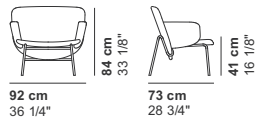

COD. 8890
STEEL_SMALL ARMCHAIR

COD. 8871
STEEL_LOW ARMCHAIR WITH ARMS