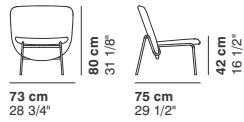

COD. 8871
STEEL_LOW ARMCHAIR WITH ARMS

COD. 8874
STEEL_HIGH ARMCHAIR

COD. 8875
STEEL_HIGH ARMCHAIR WITH ARMS

COD. 8890
STEEL_SMALL ARMCHAIR

COD. 8891
STEEL_SMALL ARMCHAIR WITH ARMS

**DIVANI
SOFAS
CANAPES
SOFA**