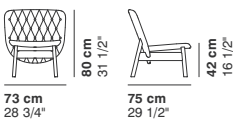

CAPITONNE'

COD. 8905
WOOD_LOW ARMCHAIR CAPITONNE'

COD. 8906
WOOD_LOW SOFA CAPITONNE'

COD. 8907
WOOD_HIGH ARMCHAIR CAPITONNE'

COD. 8908
WOOD_HIGH SOFA CAPITONNE'

COD. 8909
WOOD_SMALL ARMCHAIR CAPITONNE'

**POUF
OTTOMAN
POUF
HOCKER**