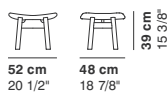

**POUF
OTTOMAN
POUF
HOCKER**

COD. 8888
WOOD_OTTOMAN