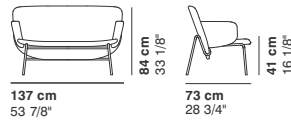

COD. 8873
STEEL_LOW SOFA WITH ARMS