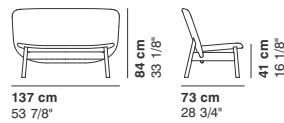

COD. 8895
WOOD_SMALL ARMCHAIR

COD. 8896
WOOD_SMALL ARMCHAIR WITH ARMS

**DIVANI
SOFAS
CANAPES
SOFA**

COD. 8882
WOOD_LOW SOFA

COD. 8883
WOOD_LOW SOFA WITH ARMS

COD. 8886
WOOD_HIGH SOFA

COD. 8887
WOOD_HIGH SOFA WITH ARMS