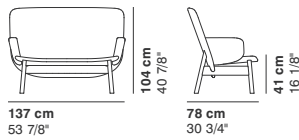

COD. 8895
WOOD_SMALL ARMCHAIR

COD. 8896
WOOD_SMALL ARMCHAIR WITH ARMS

**DIVANI
SOFAS
CANAPES
SOFA**

COD. 8882
WOOD_LOW SOFA

COD. 8883
WOOD_LOW SOFA WITH ARMS

COD. 8886
WOOD_HIGH SOFA

COD. 8887
WOOD_HIGH SOFA WITH ARMS