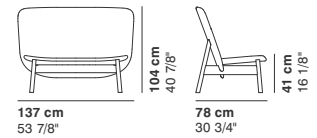

COD. 8895
WOOD_SMALL ARMCHAIR

COD. 8896
WOOD_SMALL ARMCHAIR WITH ARMS

**DIVANI
SOFAS
CANAPES
SOFA**

COD. 8882
WOOD_LOW SOFA

COD. 8883
WOOD_LOW SOFA WITH ARMS

COD. 8886
WOOD_HIGH SOFA

COD. 8887
WOOD_HIGH SOFA WITH ARMS