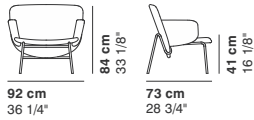

- cat. lux LUX 1
- cat. lux LUX 2
- cat. imperial IMPERIAL 1
- cat. imperial IMPERIAL 2
- cat. imperial NABUK
- cat. special DROP
- cat. special TRIANGLE

cod. 8870 / **steel\_low armchair**

cod. 8871 / **steel\_low armchair with arms**